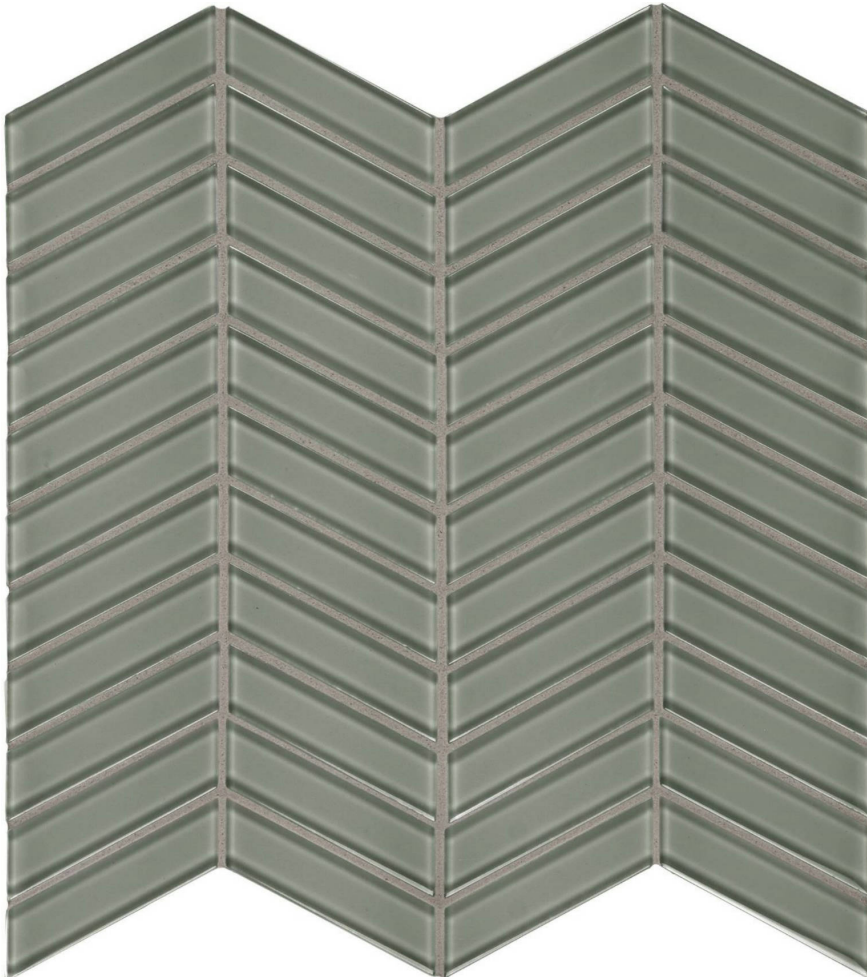

PRODUCT
SMOKE CHEVRON MOSAIC

Mosaic and Decorative Tile | 12"x12" |

ROOM SCENES

TECHNICAL DATA

CODE: AC35-124
NAME: Smoke Chevron Mosaic
SERIES: Bliss Element
SIZE: 12"x12"
FINISH: Gloss
LOOK: Glass
FAMILY: Mosaic and Decorative Tile
MOSAIC CHIP SIZE: Mesh-Mounted
STYLE: Classic
SUITABLE FOR: Indoor|Outdoor
TYPE OF PIECE: Mosaic
USE: Wall only