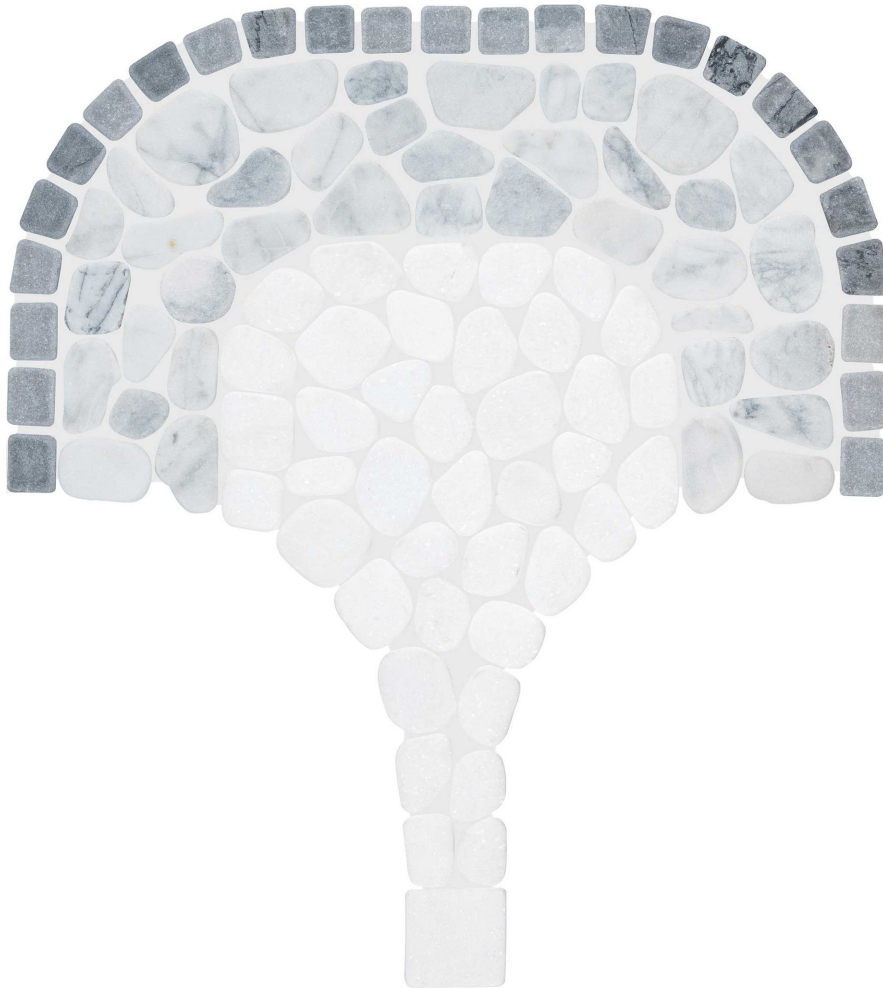

PRODUCT
CABANA RIVER FLOW PEBBLE

Stone | 7.8"x15.4" | Marble

TECHNICAL DATA

CODE: AS5001-04490

NAME: Cabana River Flow Pebble

SERIES: Cabana

SIZE: 7.8"×15.4"

FINISH: Tumbled

FAMILY: Stone

SUITABLE FOR: Indoor|Shower

TPOLOGY: Marble

TYPE OF PIECE: Mosaic

USE: Floor and Wall

NOTES: Mosaic sheet sizes are nominal and may vary slightly due to standard manufacturing tolerances.

PACKING