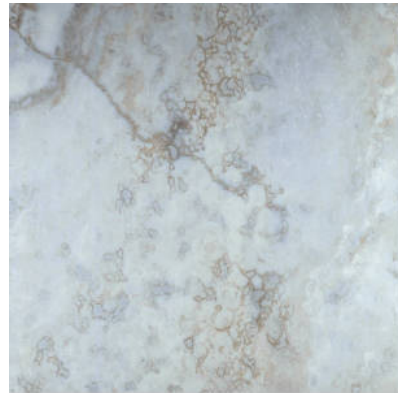

PRODUCT
AZZURRO 13X13

Tile | 13"x13" | Porcelain

GRAPHIC VARIETY

TECHNICAL DATA

CODE: QUSI-AZ-F1
NAME: Azzurro 13X13
SERIES: Siena
SIZE: 13"x13"
FINISH: Matt
LOOK: Marble Look
FAMILY: Tile
FROST RESISTANCE: Yes
PEI: 4
STYLE: Contemporary
SUITABLE FOR: Indoor, Shower
TYPOLOGY: Porcelain
TYPE OF PIECE: Field Tile
USE: Floor and Wall