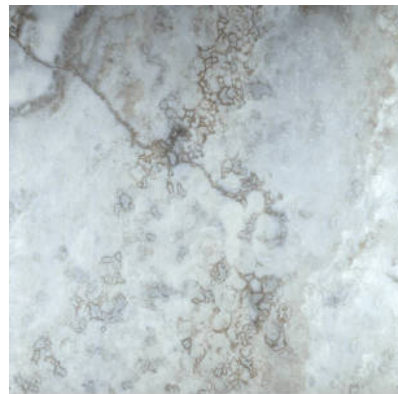

PRODUCT
AZZURRO 13X13

Tile | 13"x13" | Porcelain

GRAPHIC VARIETY

TECHNICAL DATA

CODE: QUSI-AZ-F1
NAME: Azzurro 13X13
SERIES: Siena
SIZE: 13"x13"
FINISH: Matt
LOOK: Marble Look
FAMILY: Tile
FROST RESISTANCE: Yes
PEI: 4
STYLE: Contemporary
SUITABLE FOR: Indoor, Shower
TYPOLOGY: Porcelain
TYPE OF PIECE: Field Tile
USE: Floor and Wall