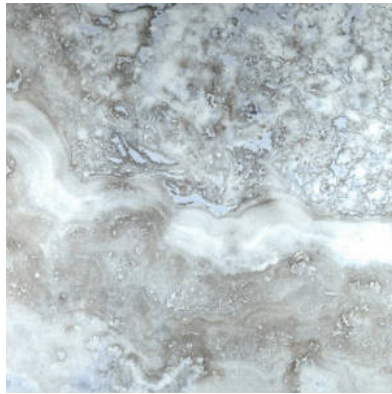

PRODUCT
AZZURRO 13X13

Tile | 13"x13" | Porcelain

GRAPHIC VARIETY

TECHNICAL DATA

CODE: QUSI-AZ-F1
NAME: Azzurro 13X13
SERIES: Siena
SIZE: 13"x13"
FINISH: Matt
LOOK: Marble Look
FAMILY: Tile
FROST RESISTANCE: Yes
PEI: 4
STYLE: Contemporary
SUITABLE FOR: Indoor, Shower
TYPOLOGY: Porcelain
TYPE OF PIECE: Field Tile
USE: Floor and Wall