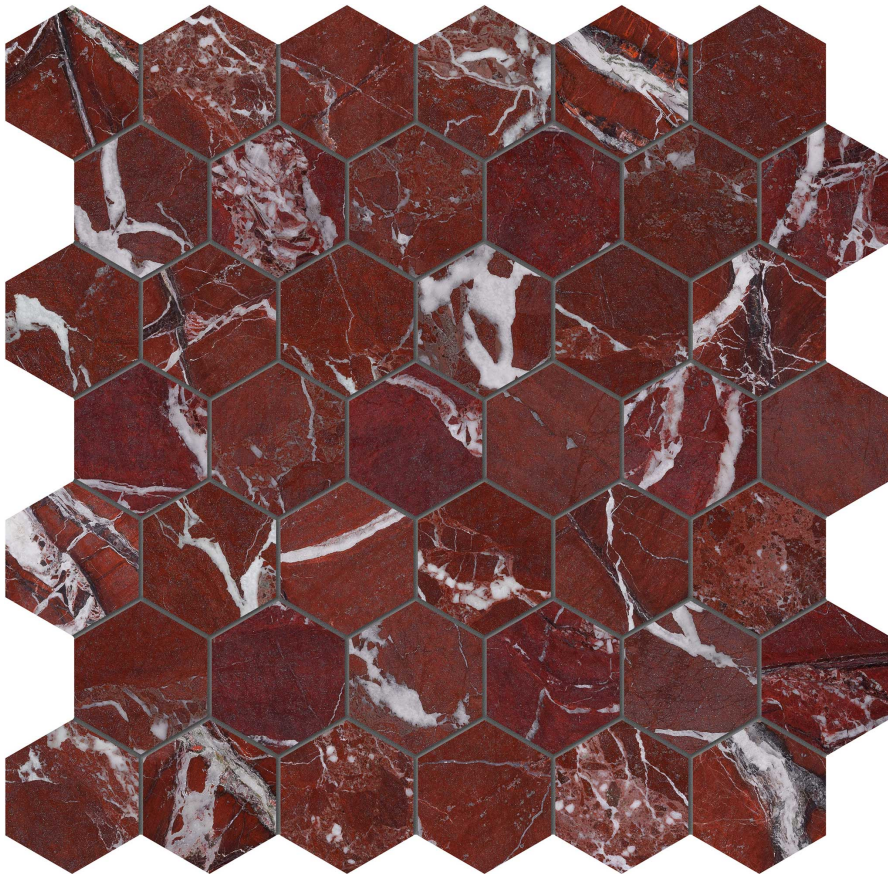

PRODUCT
TUSCANO ROSSO 2 HEXAGON MOSAIC

Stone | 12"x12" | Marble

TECHNICAL DATA

CODE: AS5001-03640

NAME: Tuscano Rosso 2 Hexagon Mosaic

SERIES: Tuscano Rosso

SIZE: 12"x12"

FINISH: Polished

FAMILY: Stone

MOSAIC CHIP SIZE: 2"x2"

SUITABLE FOR: Indoor|Shower

TYPOLOGY: Marble

TYPE OF PIECE: Mosaic

USE: Floor and Wall

NOTES: Sheet size shown is approximate. Actual dimensions refer to individual mosaic chips.