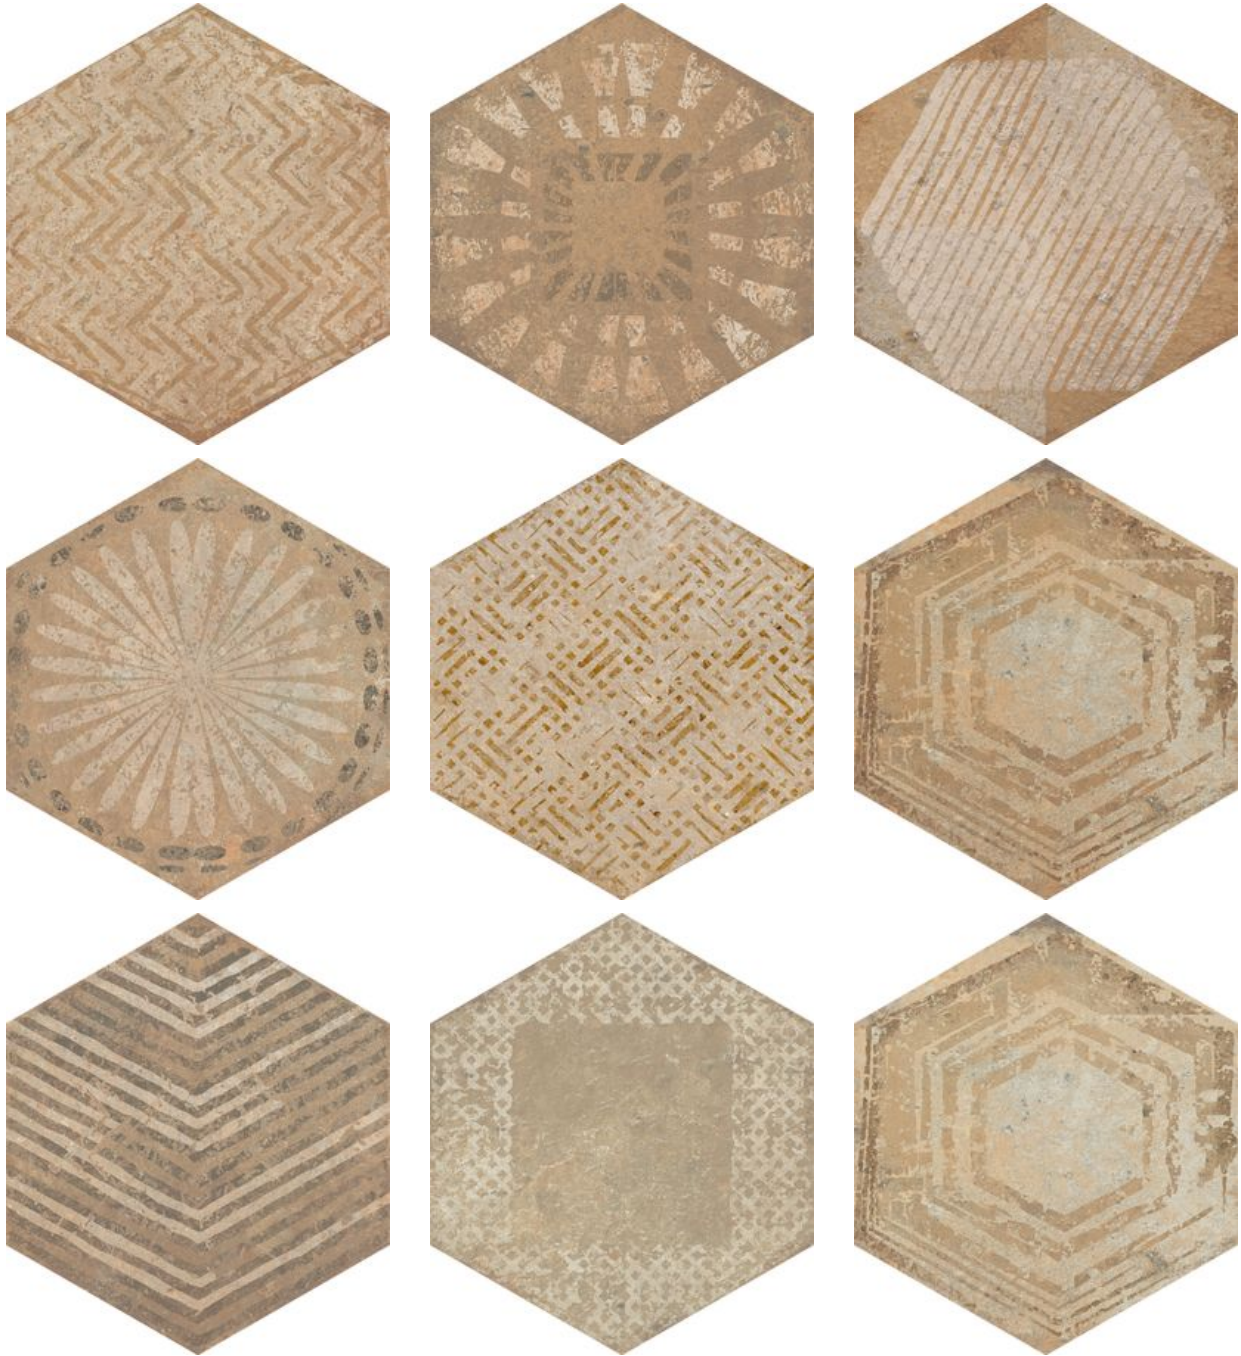

PRODUCT

ALMA 5.5X6.3 SAND DECOR HEXAGON

Tile | 5.5"x6.3" | Porcelain

GRAPHIC VARIETY

ROOM SCENES

TECHNICAL DATA

CODE: QUAL-SA-1

NAME: Alma 5.5X6.3 Sand Decor Hexagon

SERIES: Alma

SIZE: 5.5"x6.3"

FINISH: Matt

LOOK: Terracotta

FAMILY: Tile

FROST RESISTANCE: Yes

PEI: 3

SHADE VARIATION: V3

STYLE: Industrial

SUITABLE FOR: Backsplash|Indoor|Outdoor|Pool|Shower

TPOLOGY: Porcelain

TYPE OF PIECE: Field Tile

USE: Floor and Wall

NOTES: *Decor: 9 Different Patterns. This Product Is Randomly Packed In A Box. You Will Get A Random Number Of Designs Per Box.