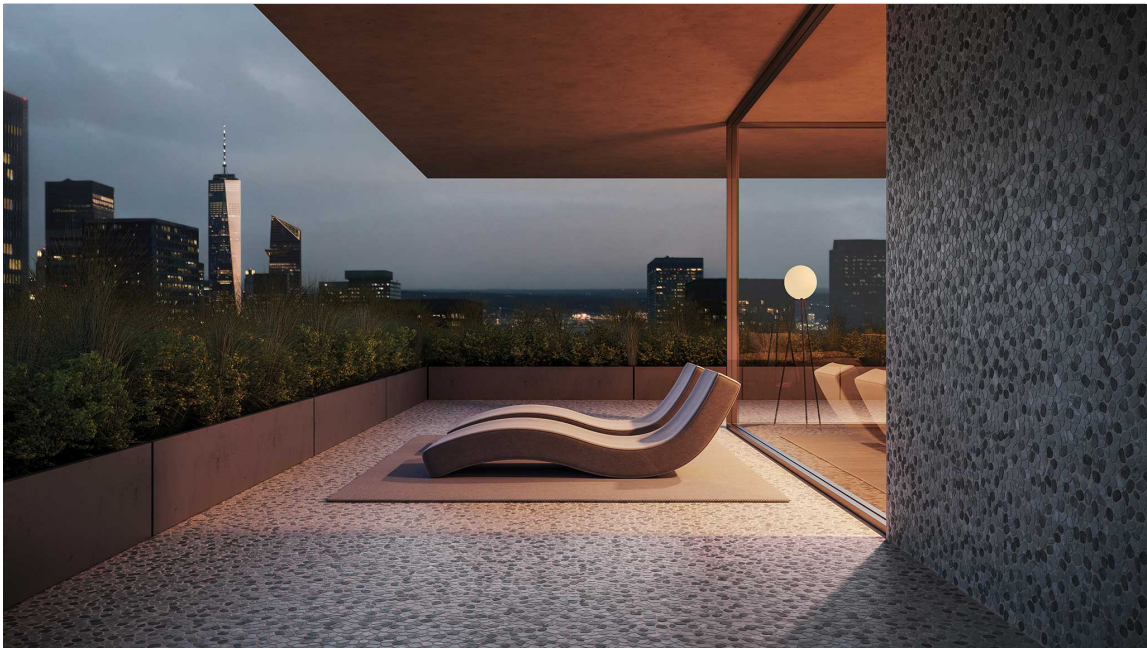

ROOM SCENES