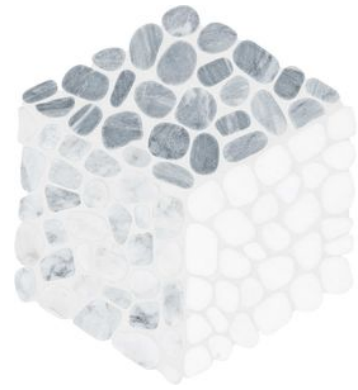

SERIES CABANA

| | Marble | Natural Stone

Patterns that captivate and inspire. Timeless elegance meets modern artistry in this exquisite selection of pebble mosaic designs.

PRODUCTS

Cabana Galaxy Flow Pebble
7.8"×15.4" | Marble

Cabana Horizon Flow Pebble
7.8"×15.4" | Natural Stone

Cabana Jade Flow Pebble
7.8"×15.4" | Marble

Cabana River Flow Pebble
7.8"×15.4" | Marble

Cabana Galaxy Axis Pebble
12"×12" | Marble

Cabana Horizon Axis Pebble
12"×12" | Natural Stone

Cabana Jade Axis Pebble
12"×12" | Marble

Cabana River Axis Pebble
12"×12" | Marble

Cabana Galaxy Node Pebble
10.2"×11.8" | Marble

Cabana Horizon Node Pebble
10.2"×11.8" | Natural Stone

Cabana Jade Node Pebble
10.2"×11.8" | Marble

Cabana River Node Pebble
10.2"×11.8" | Marble

ROOM SCENES

Size	Product type	BOX			PALLET		
		pcs	sqft	lb	boxes	sqft	lb
7.8"×15.4"	Mosaic	10	8.29	36.97		82.9	
12"×12"	Mosaic	10	10.01	40.83		100.1	
10.2"×11.8"	Mosaic	10	8.4	33.71		84	