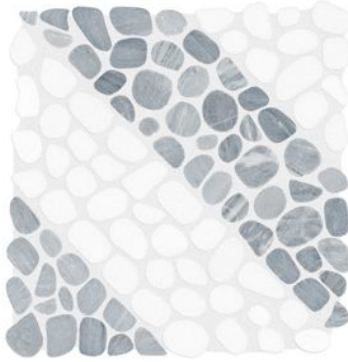

SERIES CABANA

| | Marble | Natural Stone

Patterns that captivate and inspire. Timeless elegance meets modern artistry in this exquisite selection of pebble mosaic designs.

PRODUCTS

Cabana Galaxy Flow Pebble
7.8"×15.4" | Marble

Cabana Horizon Flow Pebble
7.8"×15.4" | Natural Stone

Cabana Jade Flow Pebble
7.8"×15.4" | Marble

Cabana River Flow Pebble
7.8"×15.4" | Marble

Cabana Galaxy Axis Pebble
12"×12" | Marble

Cabana Horizon Axis Pebble
12"×12" | Natural Stone

Cabana Jade Axis Pebble
12"×12" | Marble

Cabana River Axis Pebble
12"×12" | Marble

Cabana Galaxy Node Pebble
10.2"×11.8" | Marble

Cabana Horizon Node Pebble
10.2"×11.8" | Natural Stone

Cabana Jade Node Pebble
10.2"×11.8" | Marble

Cabana River Node Pebble
10.2"×11.8" | Marble

ROOM SCENES

Size	Product type	BOX			PALLET		
		pcs	sqft	lb	boxes	sqft	lb
7.8"×15.4"	Mosaic	10	8.29	36.97		82.9	
12"×12"	Mosaic	10	10.01	40.83		100.1	
10.2"×11.8"	Mosaic	10	8.4	33.71		84	