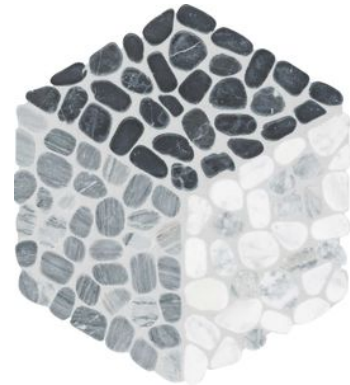

SERIES CABANA

| | Marble | Natural Stone

Patterns that captivate and inspire. Timeless elegance meets modern artistry in this exquisite selection of pebble mosaic designs.

PRODUCTS

Cabana Galaxy Flow Pebble
7.8"×15.4" | Marble

Cabana Horizon Flow Pebble
7.8"×15.4" | Natural Stone

Cabana Jade Flow Pebble
7.8"×15.4" | Marble

Cabana River Flow Pebble
7.8"×15.4" | Marble

Cabana Galaxy Axis Pebble
12"×12" | Marble

Cabana Horizon Axis Pebble
12"×12" | Natural Stone

Cabana Jade Axis Pebble
12"×12" | Marble

Cabana River Axis Pebble
12"×12" | Marble

Cabana Galaxy Node Pebble
10.2"×11.8" | Marble

Cabana Horizon Node Pebble
10.2"×11.8" | Natural Stone

Cabana Jade Node Pebble
10.2"×11.8" | Marble

Cabana River Node Pebble
10.2"×11.8" | Marble

ROOM SCENES

Size	Product type	BOX			PALLET		
		pcs	sqft	lb	boxes	sqft	lb
7.8"×15.4"	Mosaic	10	8.29	36.97		82.9	
12"×12"	Mosaic	10	10.01	40.83		100.1	
10.2"×11.8"	Mosaic	10	8.4	33.71		84	