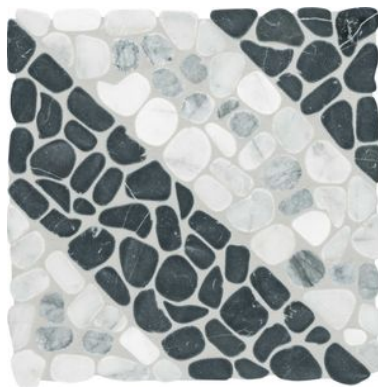

SERIES CABANA

| | Marble | Natural Stone

Patterns that captivate and inspire. Timeless elegance meets modern artistry in this exquisite selection of pebble mosaic designs.

PRODUCTS

Cabana Galaxy Flow Pebble
7.8"×15.4" | Marble

Cabana Horizon Flow Pebble
7.8"×15.4" | Natural Stone

Cabana Jade Flow Pebble
7.8"×15.4" | Marble

Cabana River Flow Pebble
7.8"×15.4" | Marble

Cabana Galaxy Axis Pebble
12"×12" | Marble

Cabana Horizon Axis Pebble
12"×12" | Natural Stone

Cabana Jade Axis Pebble
12"×12" | Marble

Cabana River Axis Pebble
12"×12" | Marble

Cabana Galaxy Node Pebble
10.2"×11.8" | Marble

Cabana Horizon Node Pebble
10.2"×11.8" | Natural Stone

Cabana Jade Node Pebble
10.2"×11.8" | Marble