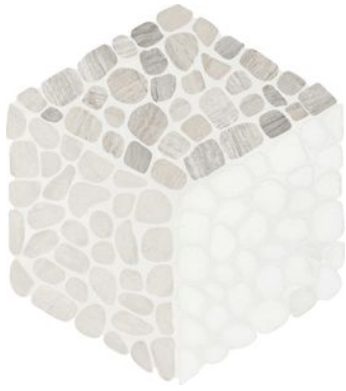

SERIES CABANA

| | Marble | Natural Stone

Patterns that captivate and inspire. Timeless elegance meets modern artistry in this exquisite selection of pebble mosaic designs.

PRODUCTS

Cabana Galaxy Flow Pebble
7.8"×15.4" | Marble

Cabana Horizon Flow Pebble
7.8"×15.4" | Natural Stone

Cabana Jade Flow Pebble
7.8"×15.4" | Marble

Cabana River Flow Pebble
7.8"×15.4" | Marble

Cabana Galaxy Axis Pebble
12"×12" | Marble

Cabana Horizon Axis Pebble
12"×12" | Natural Stone

Cabana Jade Axis Pebble
12"×12" | Marble

Cabana River Axis Pebble
12"×12" | Marble

Cabana Galaxy Node Pebble
10.2"×11.8" | Marble

Cabana Horizon Node Pebble
10.2"×11.8" | Natural Stone

Cabana Jade Node Pebble
10.2"×11.8" | Marble

Cabana River Node Pebble
10.2"×11.8" | Marble

ROOM SCENES

Size	Product type	BOX			PALLET		
		pcs	sqft	lb	boxes	sqft	lb
7.8"×15.4"	Mosaic	10	8.29	36.97		82.9	
12"×12"	Mosaic	10	10.01	40.83		100.1	
10.2"×11.8"	Mosaic	10	8.4	33.71		84	