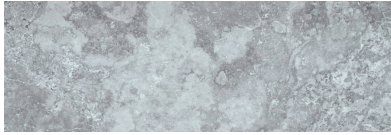

---

**PRODUCT**  
**GRIGIO 4X12**

---

Tile | 4"x12" | Porcelain

GRAPHIC VARIETY

ROOM SCENES

**TECHNICAL DATA**

CODE: QUSI-GR-F5  
NAME: Grigio 4X12  
SERIES: Siena  
SIZE: 4"x12"  
FINISH: Matt  
LOOK: Marble Look  
FAMILY: Tile  
FROST RESISTANCE: Yes  
PEI: 4  
STYLE: Contemporary  
SUITABLE FOR: Backsplash,Indoor,Shower  
TYPOLOGY: Porcelain  
TYPE OF PIECE: Field Tile  
USE: Floor and Wall