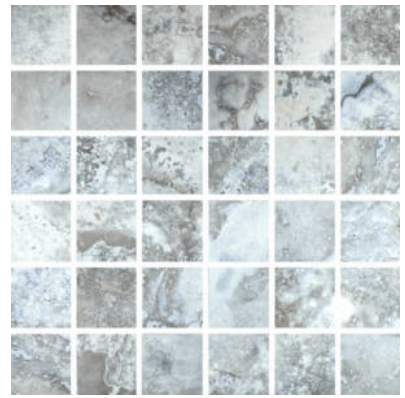

PRODUCT
AZZURRO 2X2 MOSAIC

Tile | 12"x12" | Porcelain

GRAPHIC VARIETY

ROOM SCENES

TECHNICAL DATA

CODE: QUSI-AZ-FM
NAME: Azzurro 2X2 Mosaic
SERIES: Siena
SIZE: 12"x12"
FINISH: Matt
LOOK: Marble Look
FAMILY: Tile
FROST RESISTANCE: Yes
MOSAIC CHIP SIZE: 2"x2"
STYLE: Contemporary
SUITABLE FOR: Backsplash,Indoor,Shower
TYPOLOGY: Porcelain
TYPE OF PIECE: Mosaic
USE: Floor and Wall

PACKING

Size	Product type	BOX			PALLET		
		pcs	sqft	lb	boxes	sqft	lb
12"x12"	Mosaic	5					

WARNING The information contained in this packing list is for guidance only, the contents of the packing may vary. Please consult our sales representatives for an exact list.