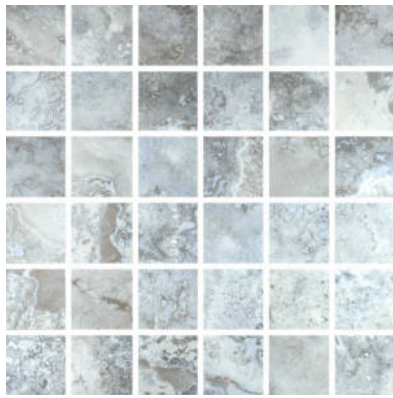

PRODUCT
AZZURRO 2X2 MOSAIC

Tile | 12"x12" | Porcelain

GRAPHIC VARIETY

ROOM SCENES

TECHNICAL DATA

CODE: QUSI-AZ-FM
NAME: Azzurro 2X2 Mosaic
SERIES: Siena
SIZE: 12"x12"
FINISH: Matt
LOOK: Marble Look
FAMILY: Tile
FROST RESISTANCE: Yes
MOSAIC CHIP SIZE: 2"x2"
STYLE: Contemporary
SUITABLE FOR: Backsplash,Indoor,Shower
TYPOLOGY: Porcelain
TYPE OF PIECE: Mosaic
USE: Floor and Wall