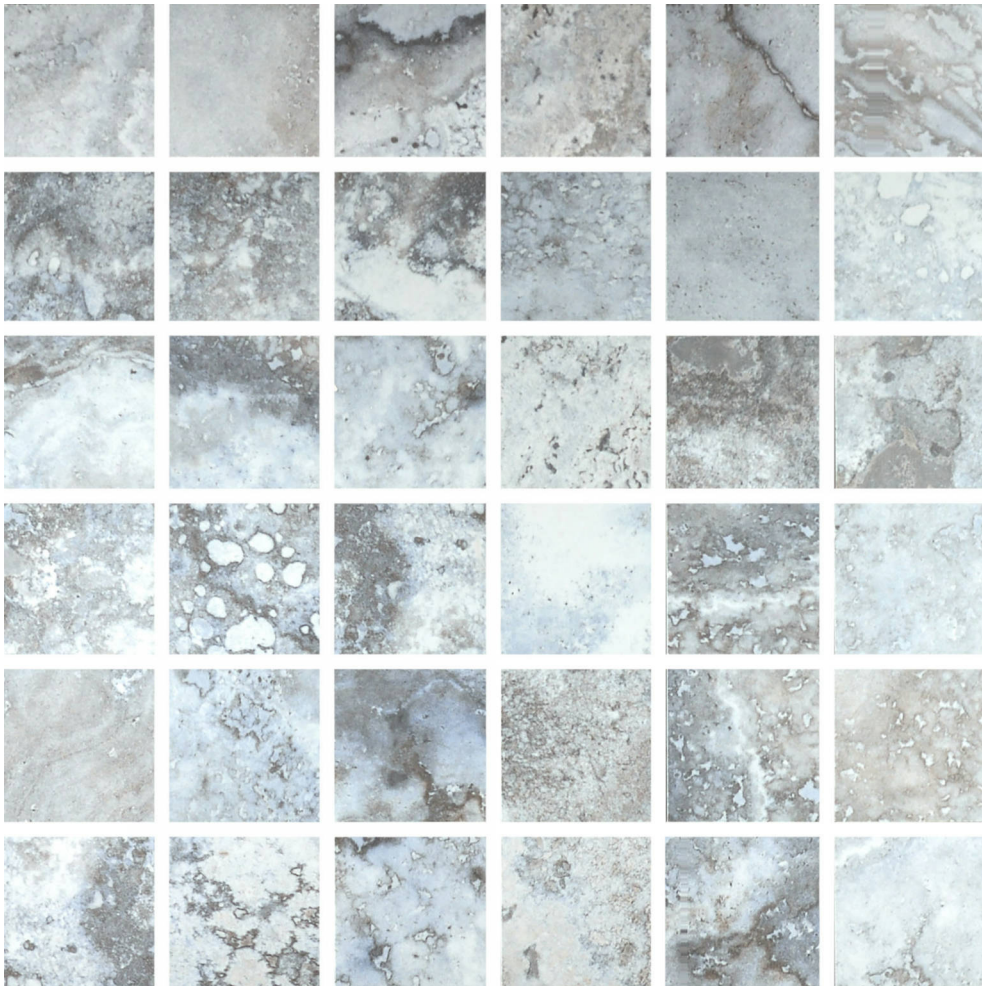

PRODUCT
AZZURRO 2X2 MOSAIC

Tile | 12"x12" | Porcelain

GRAPHIC VARIETY

ROOM SCENES

TECHNICAL DATA

CODE: QUSI-AZ-FM
NAME: Azzurro 2X2 Mosaic
SERIES: Siena
SIZE: 12"x12"
FINISH: Matt
LOOK: Marble Look
FAMILY: Tile
FROST RESISTANCE: Yes
MOSAIC CHIP SIZE: 2"x2"
STYLE: Contemporary
SUITABLE FOR: Backsplash,Indoor,Shower
TYPOLOGY: Porcelain
TYPE OF PIECE: Mosaic
USE: Floor and Wall