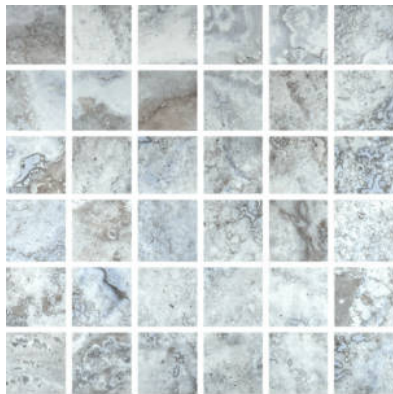

PRODUCT
AZZURRO 2X2 MOSAIC

Tile | 12"x12" | Porcelain

GRAPHIC VARIETY

ROOM SCENES

TECHNICAL DATA

CODE: QUSI-AZ-FM
NAME: Azzurro 2X2 Mosaic
SERIES: Siena
SIZE: 12"x12"
FINISH: Matt
LOOK: Marble Look
FAMILY: Tile
FROST RESISTANCE: Yes
MOSAIC CHIP SIZE: 2"x2"
STYLE: Contemporary
SUITABLE FOR: Backsplash,Indoor,Shower
TYPOLOGY: Porcelain
TYPE OF PIECE: Mosaic
USE: Floor and Wall

PACKING

Size	Product type	BOX			PALLET		
		pcs	sqft	lb	boxes	sqft	lb
12"x12"	Mosaic	5					

WARNING The information contained in this packing list is for guidance only, the contents of the packing may vary. Please consult our sales representatives for an exact list.