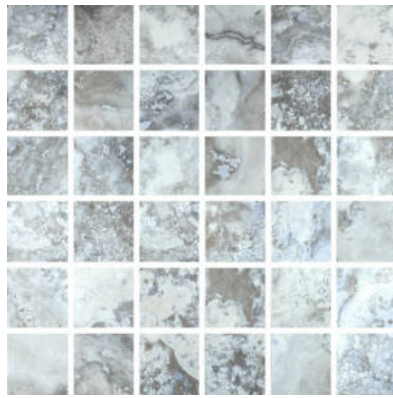

PRODUCT
AZZURRO 2X2 MOSAIC

Tile | 12"x12" | Porcelain

GRAPHIC VARIETY

ROOM SCENES

TECHNICAL DATA

CODE: QUSI-AZ-FM
NAME: Azzurro 2X2 Mosaic
SERIES: Siena
SIZE: 12"x12"
FINISH: Matt
LOOK: Marble Look
FAMILY: Tile
FROST RESISTANCE: Yes
MOSAIC CHIP SIZE: 2"x2"
STYLE: Contemporary
SUITABLE FOR: Backsplash,Indoor,Shower
TYPOLOGY: Porcelain
TYPE OF PIECE: Mosaic
USE: Floor and Wall