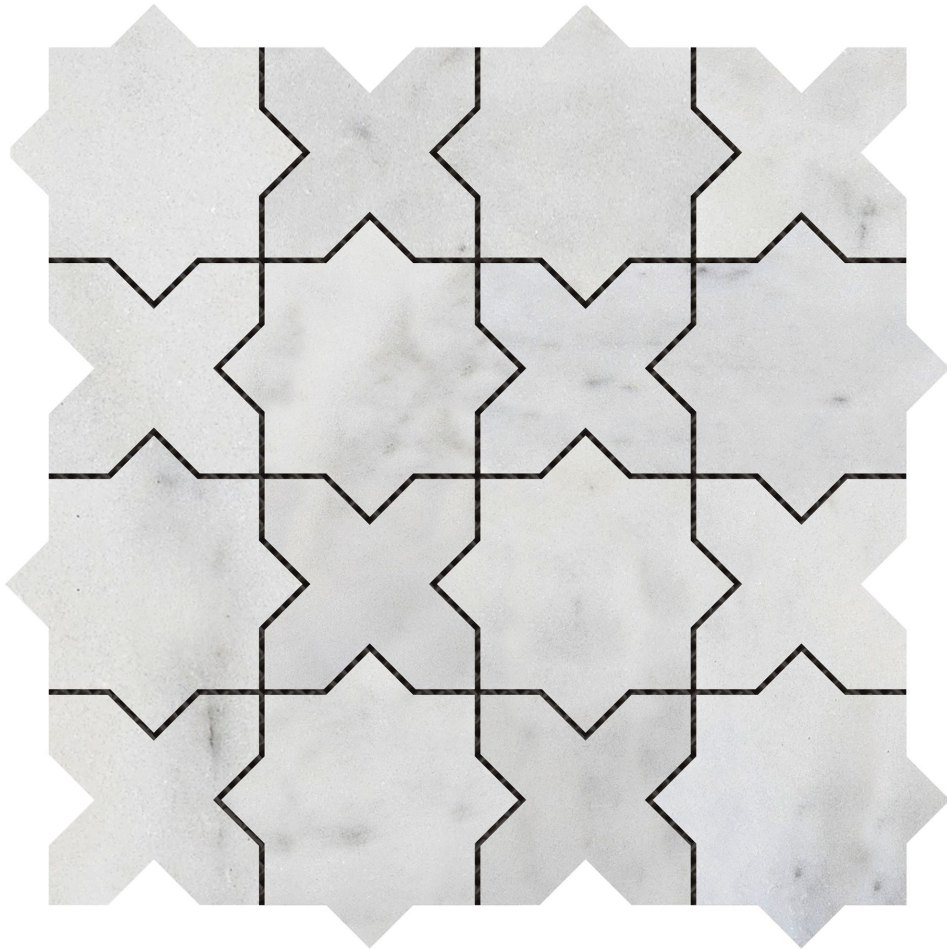

PRODUCT

3\ "X3\ " CROSS & STAR WHITE GREY MARBLE

Mosaic and Decorative Tile | 12"x12" | Marble

ROOM SCENES

TECHNICAL DATA

CODE: RVCHAWM222
NAME: 3"x3" Cross & Star White Grey Marble
SERIES: Chelsea Collection
SIZE: 12"x12"
LOOK: Multi-Look Mosaics
FAMILY: Mosaic and Decorative Tile
MOSAIC CHIP SIZE: 3"x3"
SUITABLE FOR: Backsplash,Indoor,Outdoor,Shower,Pool
TYPOLOGY: Marble
TYPE OF PIECE: Mosaic
USE: Floor and Wall