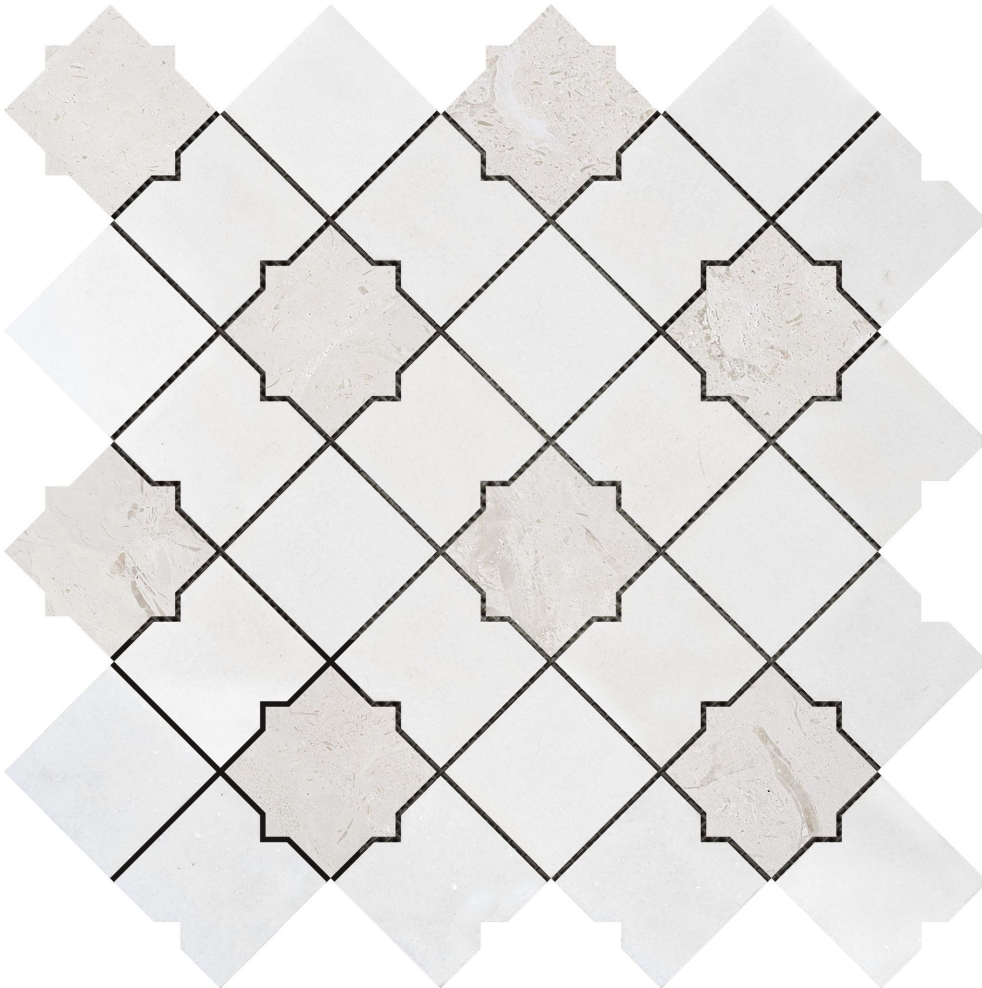

PRODUCT

STAR & SQUARE WHITE & BEIGE MIX MARBLE

Mosaic and Decorative Tile | 11"x11" | Marble

ROOM SCENES

TECHNICAL DATA

CODE: RVCHAWM194

NAME: Star & Square White & Beige Mix Marble

SERIES: Chelsea Collection

SIZE: 11"x11"

LOOK: Multi-Look Mosaics

FAMILY: Mosaic and Decorative Tile

SUITABLE FOR: Backsplash, Indoor, Outdoor, Shower, Pool

TPOLOGY: Marble

TYPE OF PIECE: Mosaic

USE: Floor and Wall

PACKING