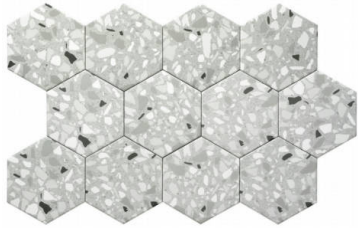

SERIES ALTEA

Terrazo | | Porcelain

PRODUCTS

Altea 5.5X6.3" Grey Hexagon
5.5"x6.3" | Porcelain

ROOM SCENES

Size	Product type	BOX			PALLET		
		pcs	sqft	lb	boxes	sqft	lb
5.5"x6.3"	Field Tile	26	4.74		105		

WARNING The information contained in this packing list is for guidance only, the contents of the packing may vary. Please consult our sales representatives for an exact list.