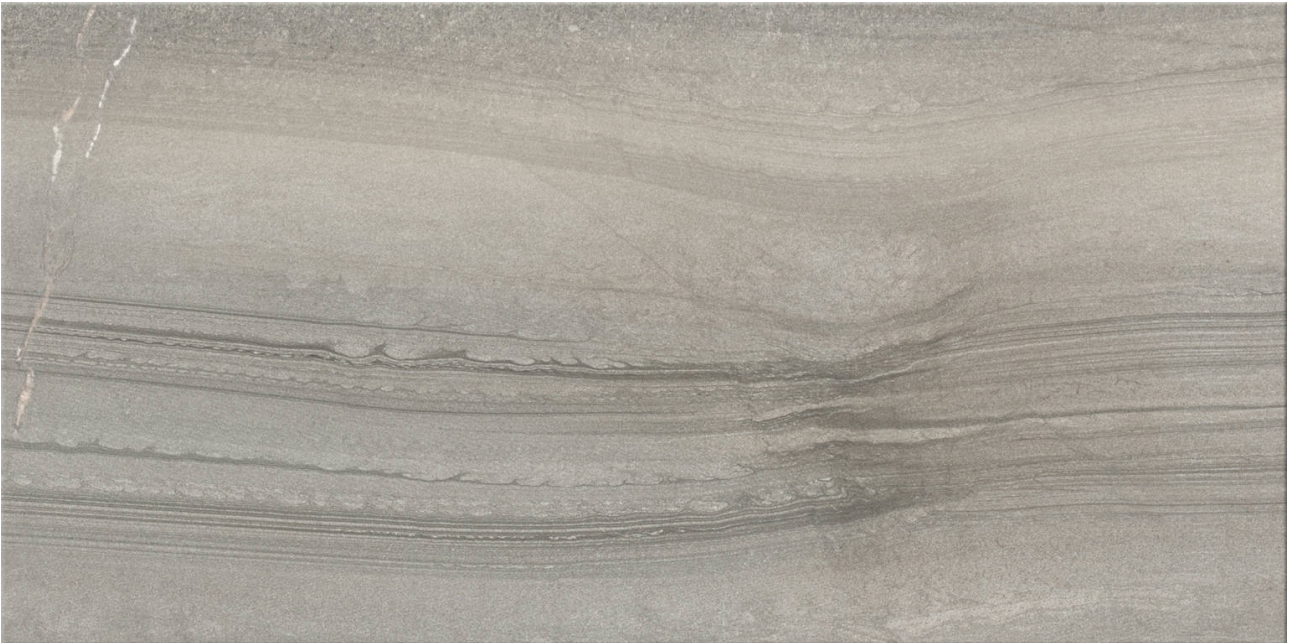

PRODUCT
24X48 SYMPHONY GRAY

Tile | 24"x48" | Porcelain

ROOM SCENES

TECHNICAL DATA

CODE: QURH-SY-2
NAME: 24x48 Symphony Gray
SERIES: Rhythm
SIZE: 24"x48"
FINISH: Matt
LOOK: Marble Look
FAMILY: Tile
FROST RESISTANCE: Yes
PEI: 4
STYLE: Contemporary
SUITABLE FOR: Indoor, Shower
TYPOLOGY: Porcelain
TYPE OF PIECE: Field Tile
USE: Floor and Wall