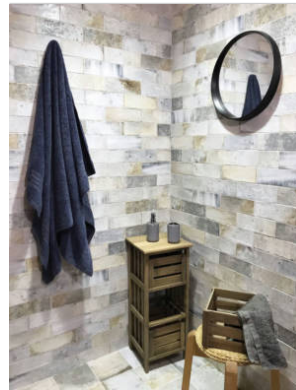

PRODUCT
CORDOBA 3X9\" CORDOBA

Tile | 3"x9" | Ceramic

GRAPHIC VARIETY

DETAILS

ROOM SCENES

TECHNICAL DATA

CODE: QUCD-CO-1
NAME: Cordoba 3x9" Cordoba
SERIES: Cordoba
SIZE: 3"x9"
FINISH: Matt
LOOK: Hand-crafted
FAMILY: Tile
SHADE VARIATION: V3
STYLE: Traditional
SUITABLE FOR: Backsplash|Indoor|Shower
TYPOLOGY: Ceramic
TYPE OF PIECE: Field Tile
USE: Wall only