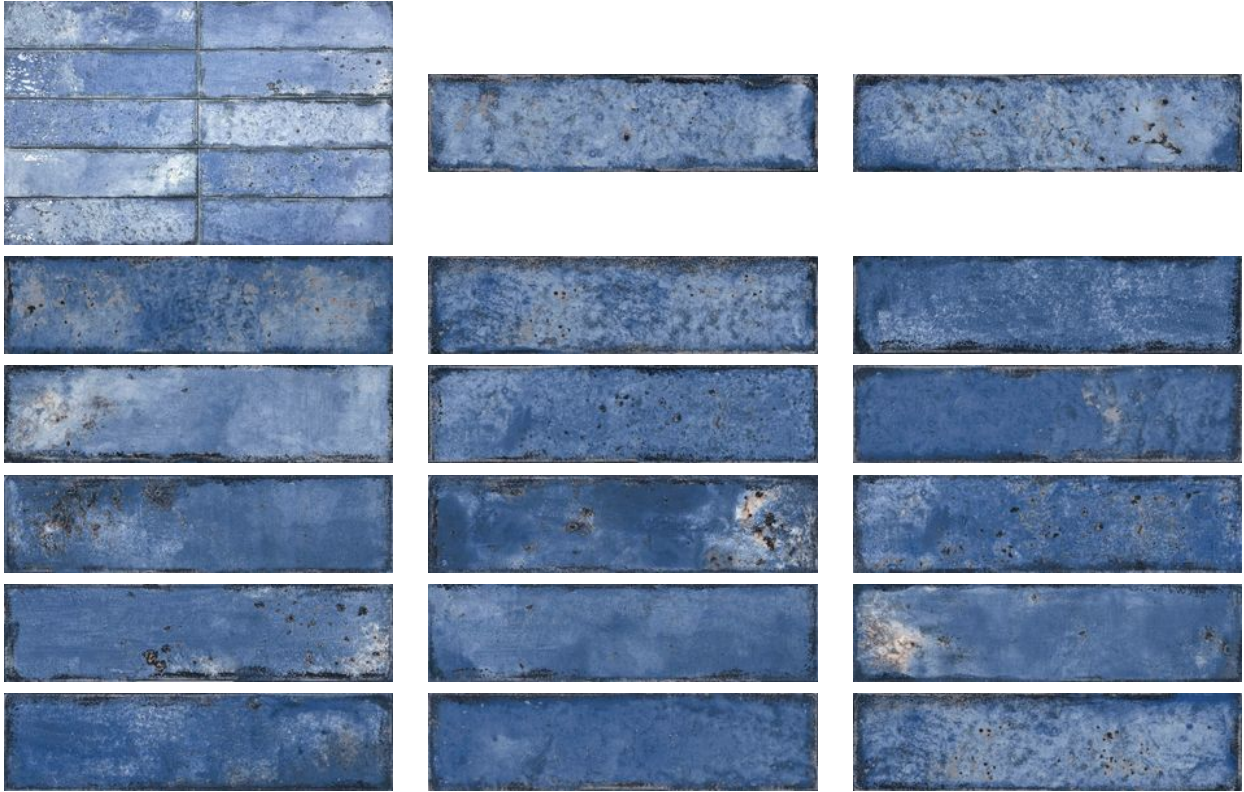

PRODUCT
JAMAICA BLUE 3X11

Tile | 3"x11" | Porcelain

GRAPHIC VARIETY

ROOM SCENES

TECHNICAL DATA

CODE: QUJA-BL-1
NAME: Jamaica Blue 3x11
SERIES: Jamaica
SIZE: 3"x11"
FINISH: Gloss
FAMILY: Tile
FROST RESISTANCE: Yes
PEI: 4
STYLE: Contemporary
SUITABLE FOR: Indoor| Outdoor| Pool| Backsplash| Shower
TYPOLOGY: Porcelain
TYPE OF PIECE: Field Tile
USE: Floor and Wall

PACKING

Size	Product type	BOX			PALLET		
		pcs	sqft	lb	boxes	sqft	lb
3"x11"	Field Tile	26	5.38		104		

WARNING The information contained in this packing list is for guidance only, the contents of the packing may vary. Please consult our sales representatives for an exact list.