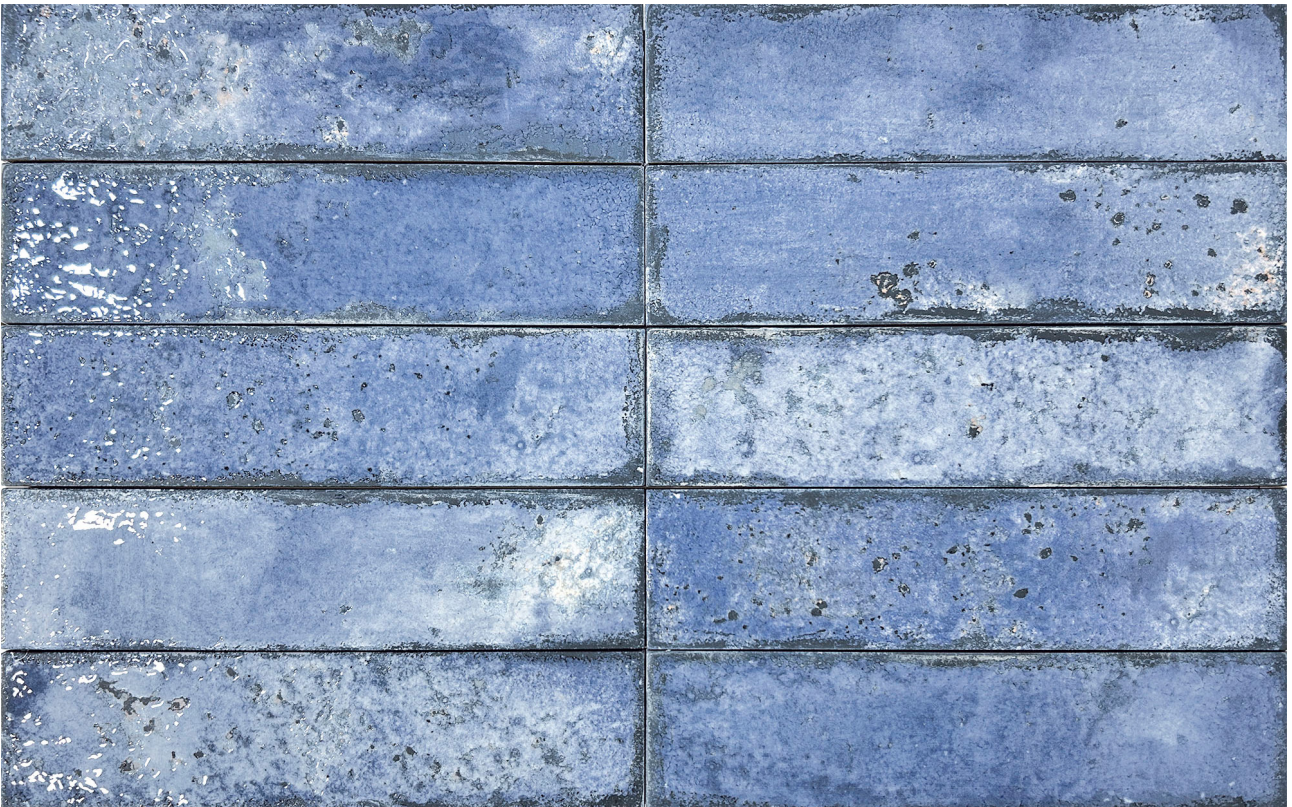

PRODUCT
JAMAICA BLUE 3X11

Tile | 3"x11" | Porcelain

GRAPHIC VARIETY

ROOM SCENES

TECHNICAL DATA

CODE: QUJA-BL-1
NAME: Jamaica Blue 3x11
SERIES: Jamaica
SIZE: 3"x11"
FINISH: Gloss
FAMILY: Tile
FROST RESISTANCE: Yes
PEI: 4
STYLE: Contemporary
SUITABLE FOR: Indoor| Outdoor| Pool| Backsplash| Shower
TYPOLOGY: Porcelain
TYPE OF PIECE: Field Tile
USE: Floor and Wall