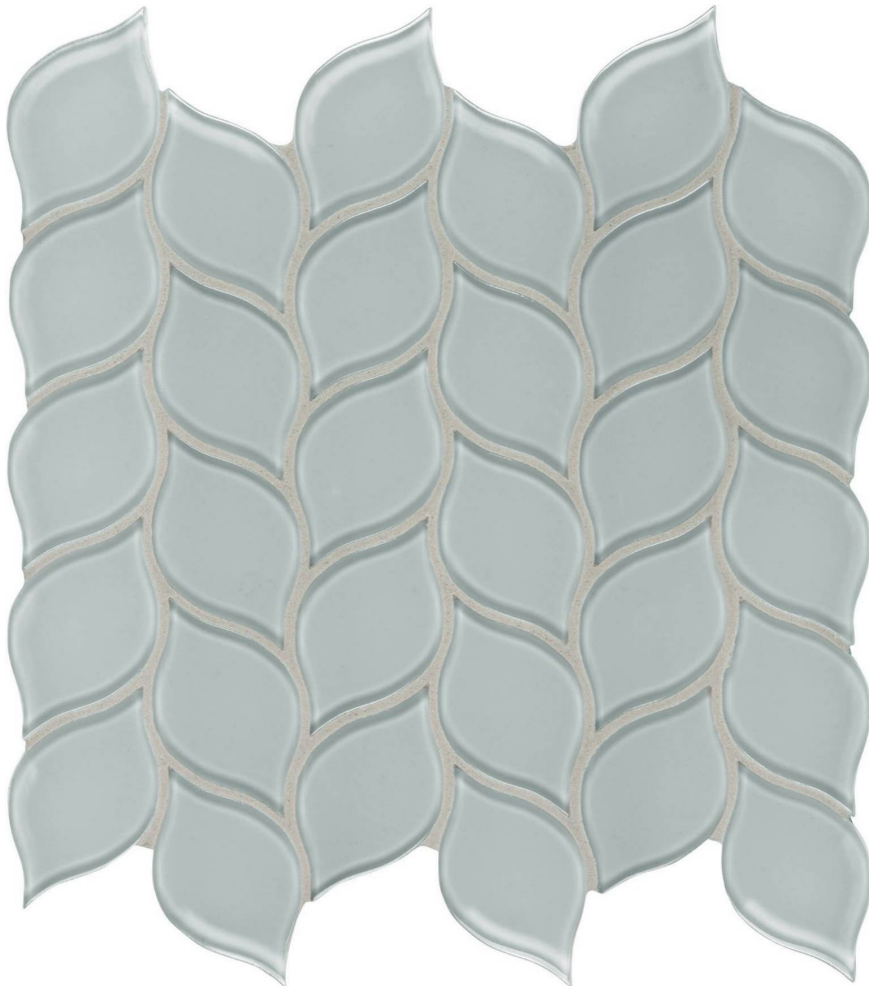

PRODUCT
CLOUD PETAL MOSAIC

Mosaic and Decorative Tile | 12"x12" |

TECHNICAL DATA

CODE: AC35-135
NAME: Cloud Petal Mosaic
SERIES: Bliss Element
SIZE: 12"x12"
FINISH: Gloss
LOOK: Glass
FAMILY: Mosaic and Decorative Tile
MOSAIC CHIP SIZE: Mesh-Mounted
STYLE: Classic
SUITABLE FOR: Indoor|Outdoor
TYPE OF PIECE: Mosaic
USE: Wall only