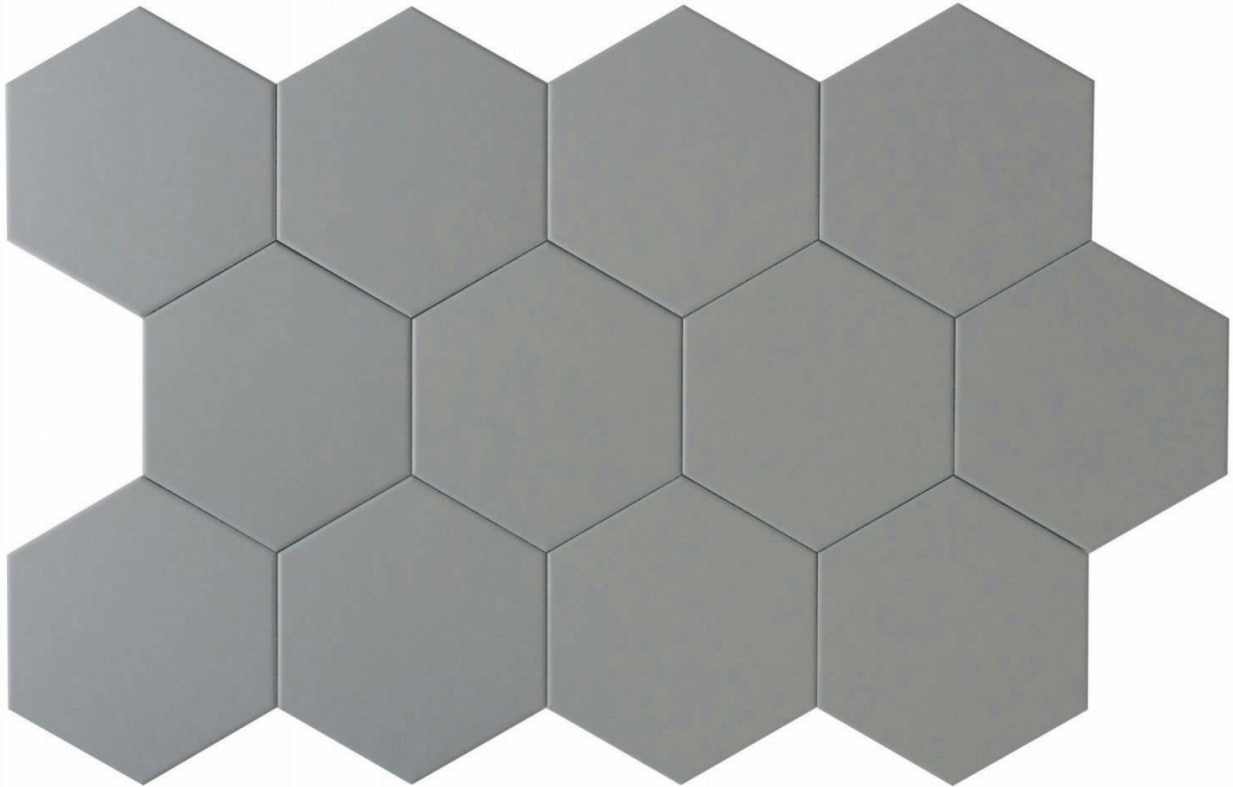

PRODUCT
VIDA 5.5X6.3" GREY HEXAGON

Tile | 5.5"x6.3" | Porcelain

DETAILS

ROOM SCENES

TECHNICAL DATA

CODE: QUVI-GR-1
NAME: Vida 5.5X6.3" Grey Hexagon
SERIES: Vida
SIZE: 5.5"x6.3"
FINISH: Matt
LOOK: Mono-Color
FAMILY: Tile
FROST RESISTANCE: Yes
PEI: 3
SHADE VARIATION: V1
STYLE: Contemporary
SUITABLE FOR: Indoor|Outdoor|Pool|Shower
TYPOLOGY: Porcelain
TYPE OF PIECE: Field Tile
USE: Floor and Wall