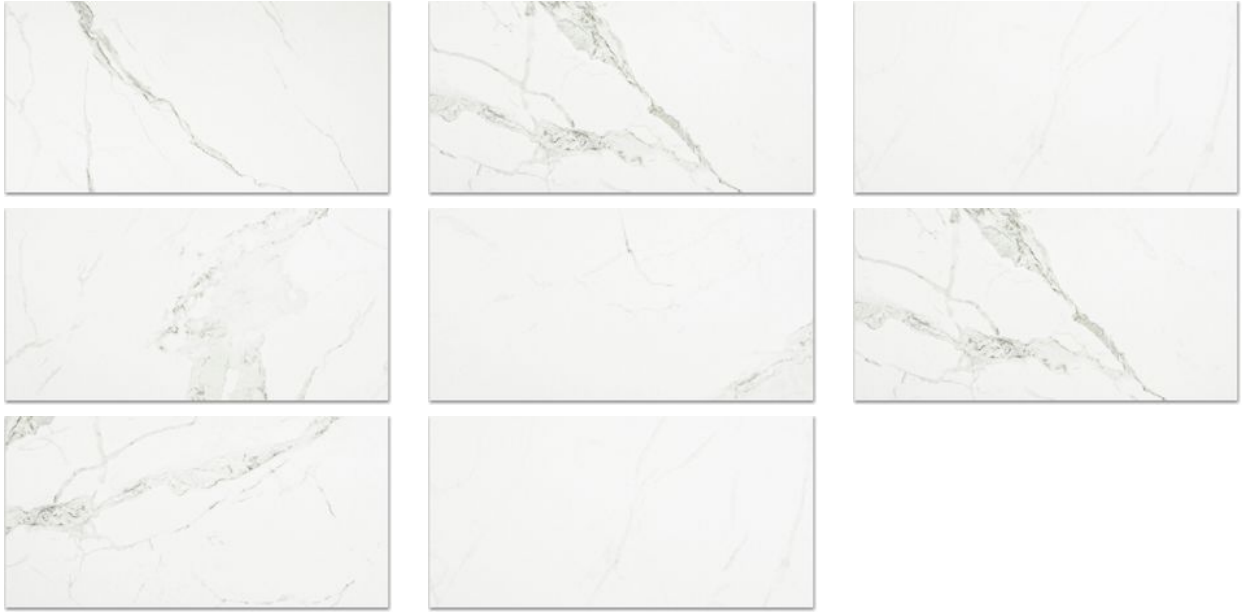

---

**PRODUCT**  
**MATTE LOVE 16X32**

---

Tile | 16"x32" | Porcelain

GRAPHIC VARIETY

**TECHNICAL DATA**

CODE: QUAD-LO-5N  
NAME: Matte Love 16X32  
SERIES: Ardor  
SIZE: 16"x32"  
FINISH: Matt  
LOOK: Marble Look  
EDGE: Rectified  
FAMILY: Tile  
FROST RESISTANCE: Yes  
STYLE: Contemporary  
SUITABLE FOR: Indoor  
TYPOLOGY: Porcelain  
TYPE OF PIECE: Field Tile  
USE: Floor and Wall