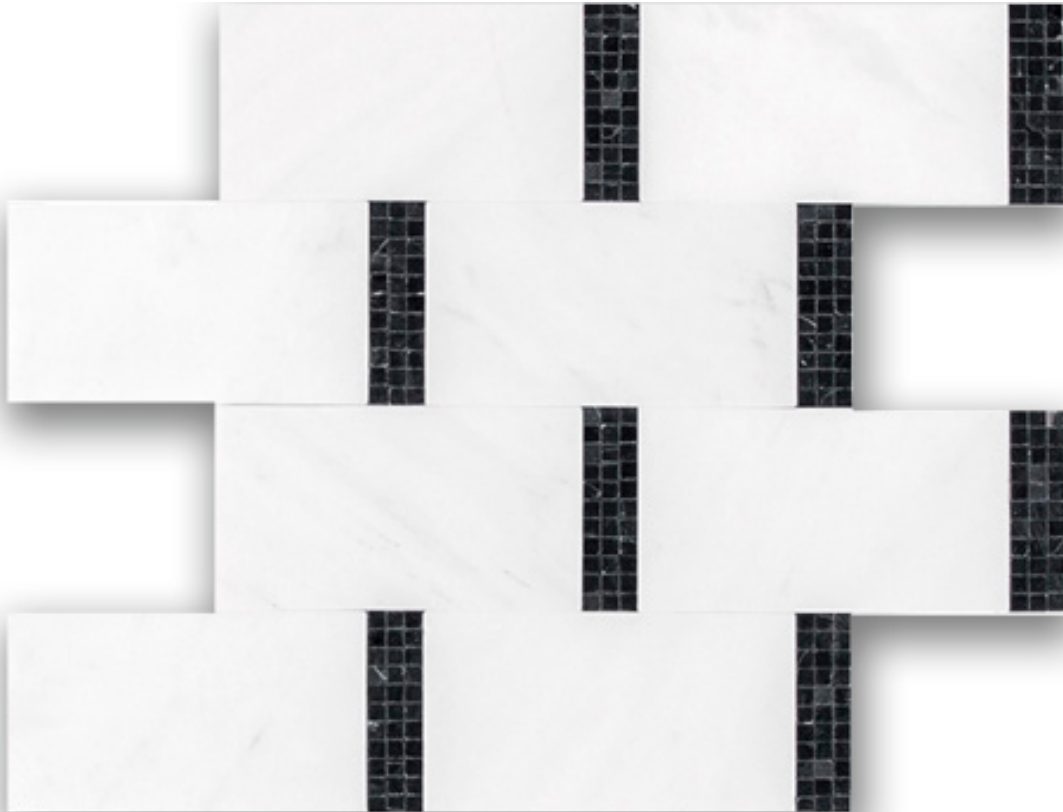

PRODUCT
STARK BRICK MOSAIC MARBLED

Mosaic and Decorative Tile | 3"x12" |

TECHNICAL DATA

CODE: RVHA025
NAME: Stark Brick Mosaic Marbled
SERIES: Hamptons Collection
SIZE: 3"x12"
LOOK: Multi-Look Mosaics
FAMILY: Mosaic and Decorative Tile
STYLE: Contemporary
TYPE OF PIECE: Mosaic
USE: Floor and Wall