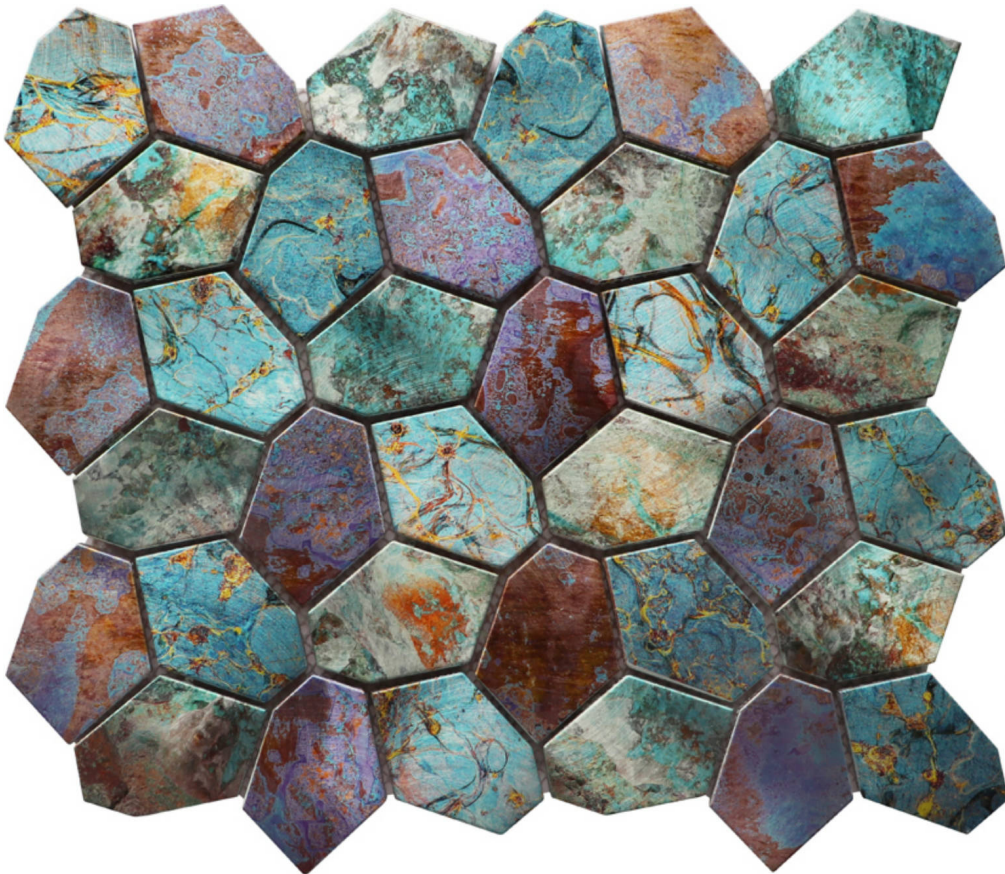

PRODUCT

HEXAGON MIX METALLIC GREEN RUST MOSAIC

Mosaic and Decorative Tile | 11"x12" | Metal

ROOM SCENES

TECHNICAL DATA

CODE: RVCHAWM058
NAME: Hexagon Mix Metallic Green Rust Mosaic
SERIES: Chelsea Collection
SIZE: 11"x12"
LOOK: Multi-Look Mosaics
FAMILY: Mosaic and Decorative Tile
SUITABLE FOR: Backsplash, Indoor, Shower
TYPOLOGY: Metal
TYPE OF PIECE: Mosaic
USE: Wall only