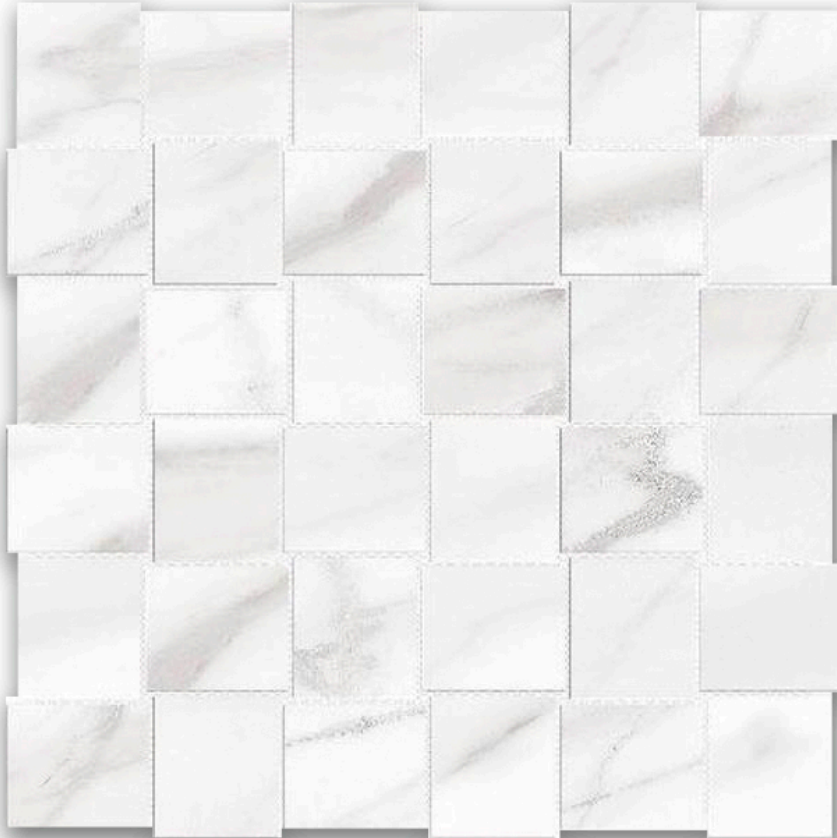

# MATTE 2X2 INFATUATION BASKETWEAVE MOSAIC

---

Tile | 12"x12" | Porcelain

**TECHNICAL DATA**

CODE: QUAD-IF-M1N  
NAME: Matte 2X2 Infatuation Basketweave Mosaic  
SERIES: Ardor  
SIZE: 12"x12"  
FINISH: Matt  
LOOK: Marble Look  
EDGE: Rectified  
FAMILY: Tile  
FROST RESISTANCE: Yes  
MOSAIC CHIP SIZE: 2"x2"  
STYLE: Contemporary  
SUITABLE FOR: Backsplash|Indoor  
TYPOLOGY: Porcelain  
TYPE OF PIECE: Mosaic  
USE: Floor and Wall