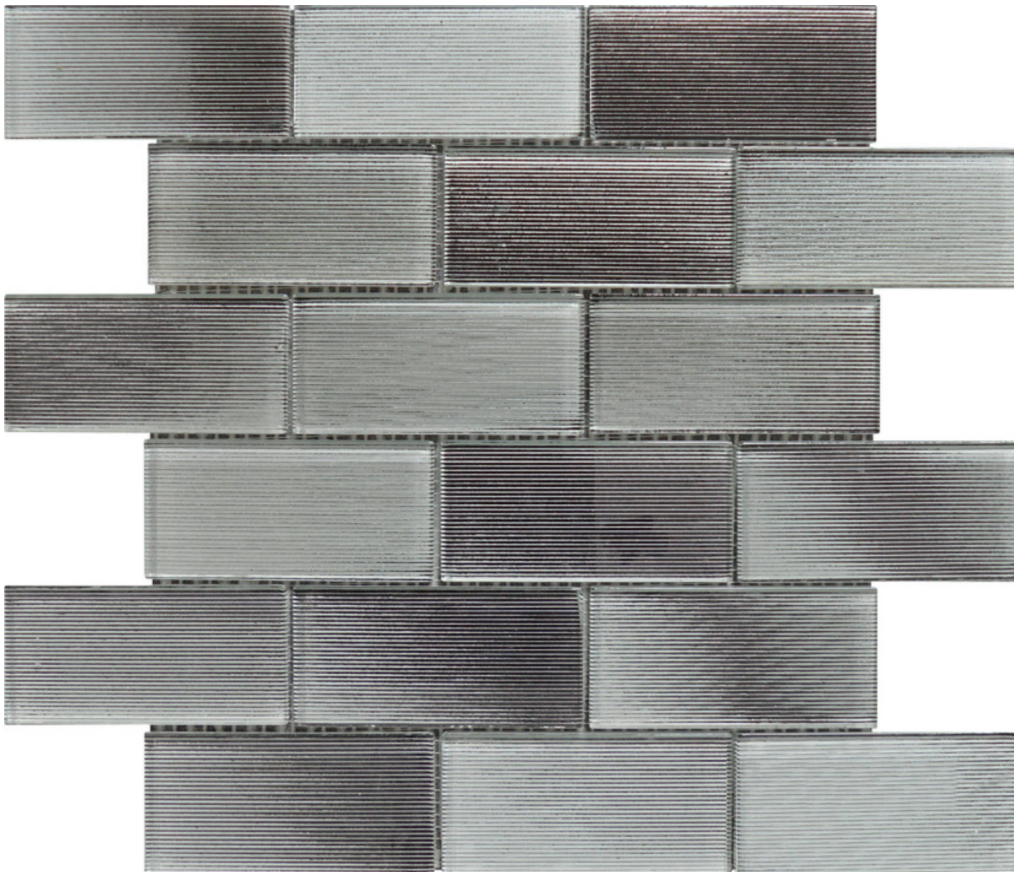

PRODUCT

2"x4" LINEAR LIGHT GREY GLASS BRICK PATTERN MOSAIC

Mosaic and Decorative Tile | 12"x12" | Glass

TECHNICAL DATA

CODE: RVCHAWV052
NAME: 2"X4" Linear Light Grey Glass Brick Pattern Mosaic
SERIES: Chelsea Collection
SIZE: 12"x12"
LOOK: Multi-Look Mosaics
FAMILY: Mosaic and Decorative Tile
SUITABLE FOR: Backsplash,Indoor,Outdoor,Shower,Pool
TYPOLOGY: Glass
TYPE OF PIECE: Mosaic
USE: Wall only