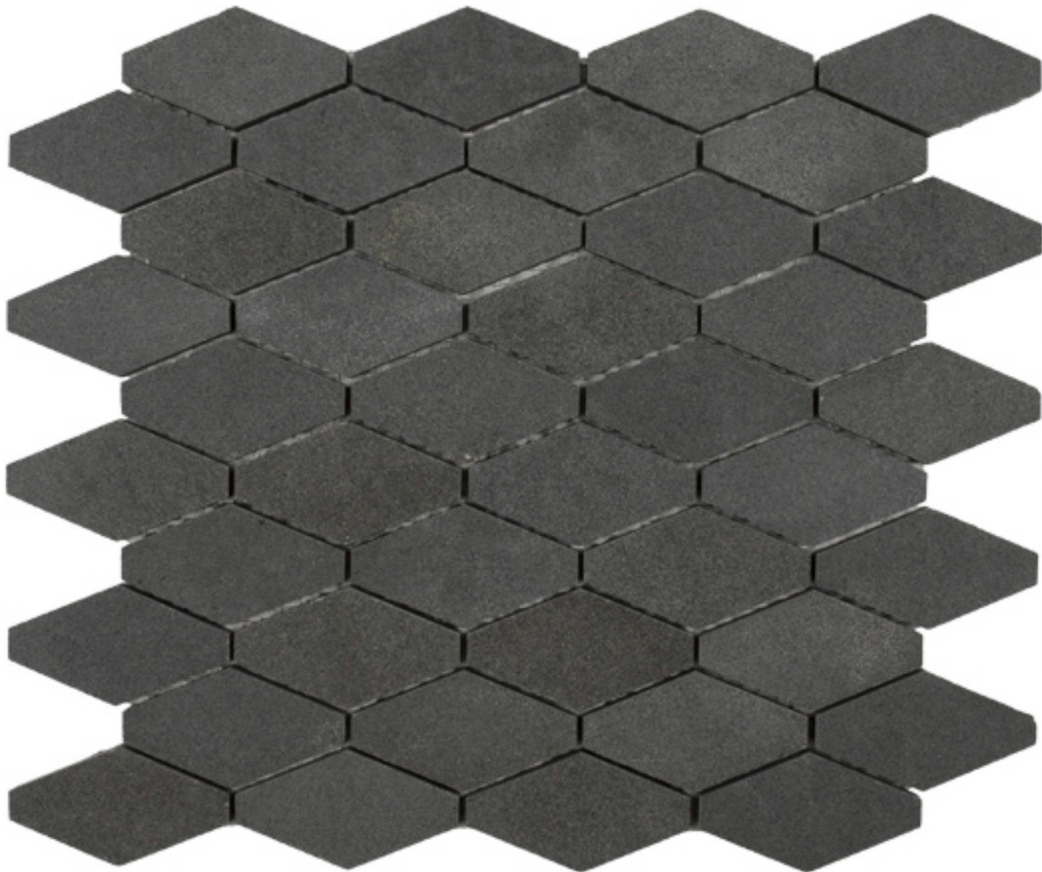

PRODUCT
SOLITAIRE MOSAIC BASALT

Mosaic and Decorative Tile | 3"x12" |

TECHNICAL DATA

CODE: RVHA068
NAME: Solitaire Mosaic Basalt
SERIES: Hamptons Collection
SIZE: 3"x12"
LOOK: Multi-Look Mosaics
FAMILY: Mosaic and Decorative Tile
STYLE: Contemporary
TYPE OF PIECE: Mosaic
USE: Floor and Wall