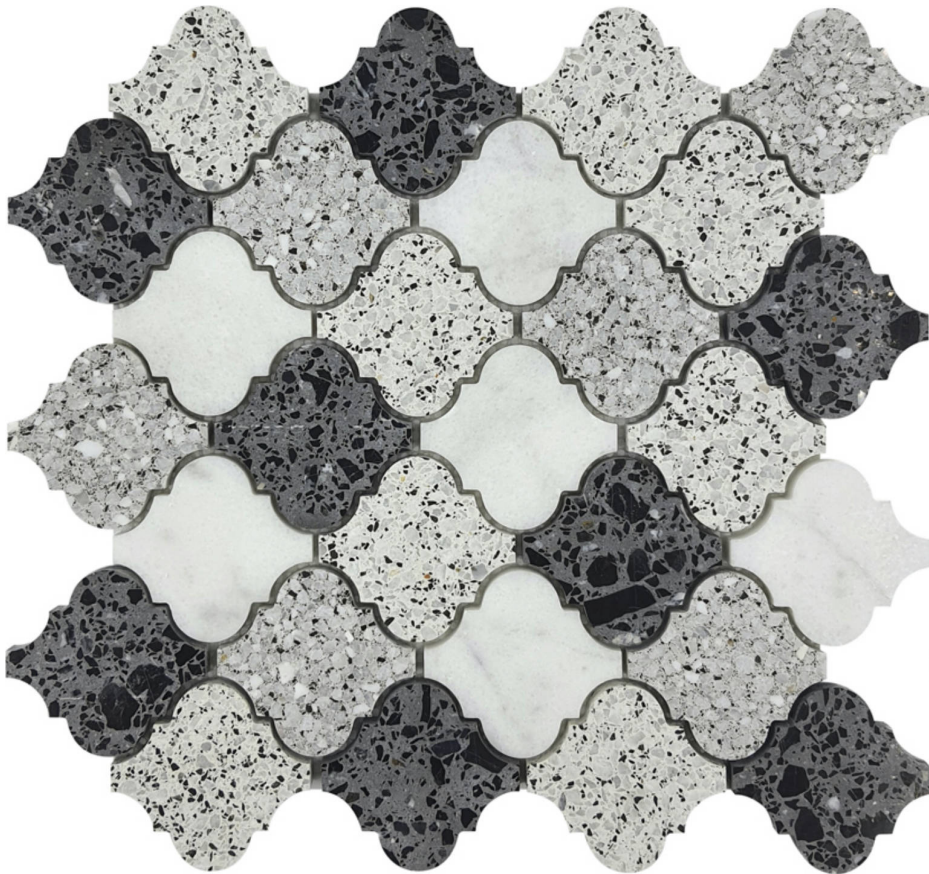

PRODUCT

LANTERN TERRAZZO MARBLE WHITE GREY BLACK MIX MOSAIC

Mosaic and Decorative Tile | 11.8"x11.8" | Natural Stone

ROOM SCENES

TECHNICAL DATA

CODE: RVCHAWP040
NAME: Lantern Terrazzo Marble White Grey Black Mix Mosaic
SERIES: Chelsea Collection
SIZE: 11.8"x11.8"
LOOK: Multi-Look Mosaics
FAMILY: Mosaic and Decorative Tile
SUITABLE FOR: Backsplash, Indoor, Outdoor, Shower, Pool
TYPOLOGY: Natural Stone
TYPE OF PIECE: Mosaic
USE: Floor and Wall