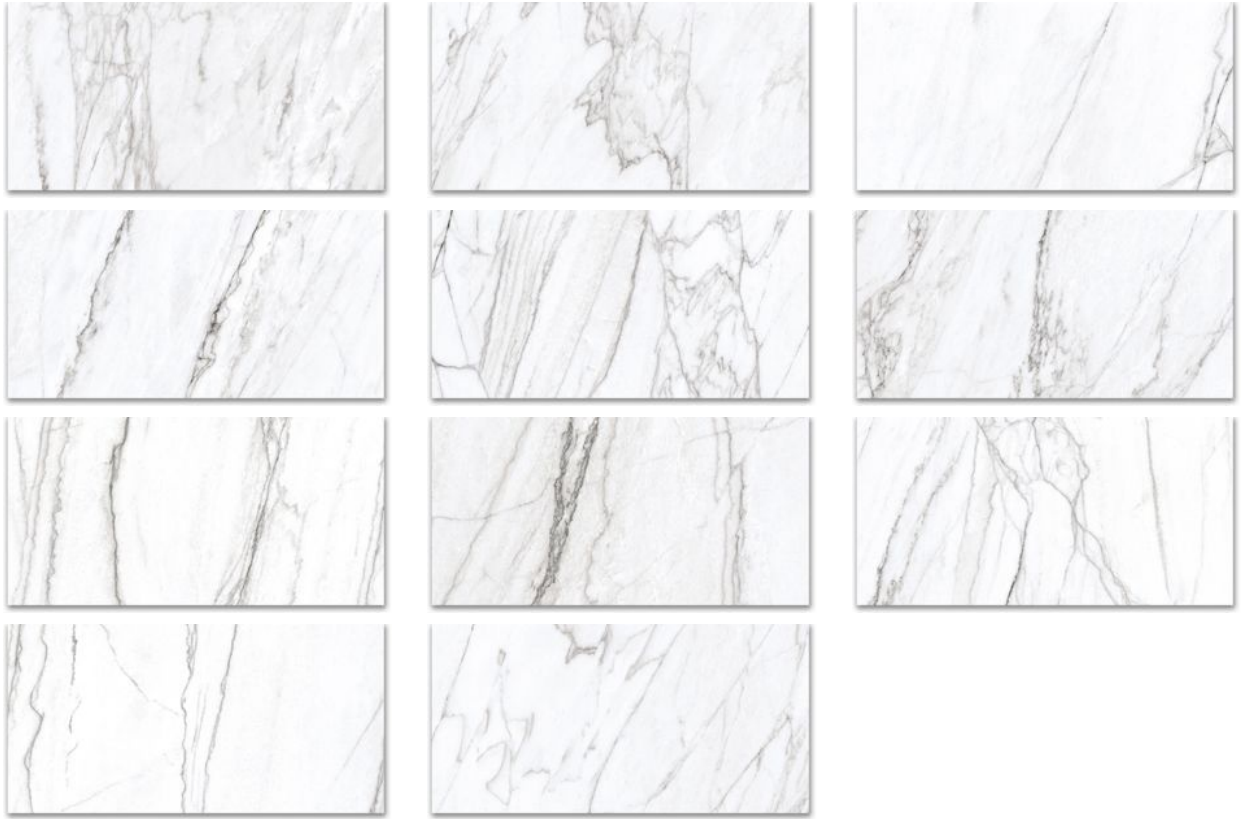

PRODUCT
12X24 MATTE GLAMOUR WHITE

Tile | 12"x24" | Porcelain

GRAPHIC VARIETY

TECHNICAL DATA

CODE: QUMY-GL-1M

NAME: 12X24 Matte Glamour White

SERIES: Mystique

SIZE: 12"x24"

FINISH: Matt

LOOK: Marble Look

CHEMICAL RESISTANCE (APH): Not Affected

EDGE: Rectified

FAMILY: Tile

FROST RESISTANCE: Yes

PEI: 4

SHADE VARIATION: V4

STAIN RESISTANCE (APH): Not Affected

STYLE: Contemporary

SUITABLE FOR: Indoor|Shower

TPOLOGY: Porcelain

THICKNESS (APH): 10 mm

TYPE OF PIECE: Field Tile

USE: Floor and Wall

NOTES: •MADE IN THE USA •Products containing as much as 45% recycled content. • Post-consumer recycled content levels as much as 3%. • Zero industrial wastewater discharge. • A 99% internal process recycling rate. • Local sourcing of >95% raw materials (within 500-mile radius of factory) resulting in low transportation related carbon emissions.