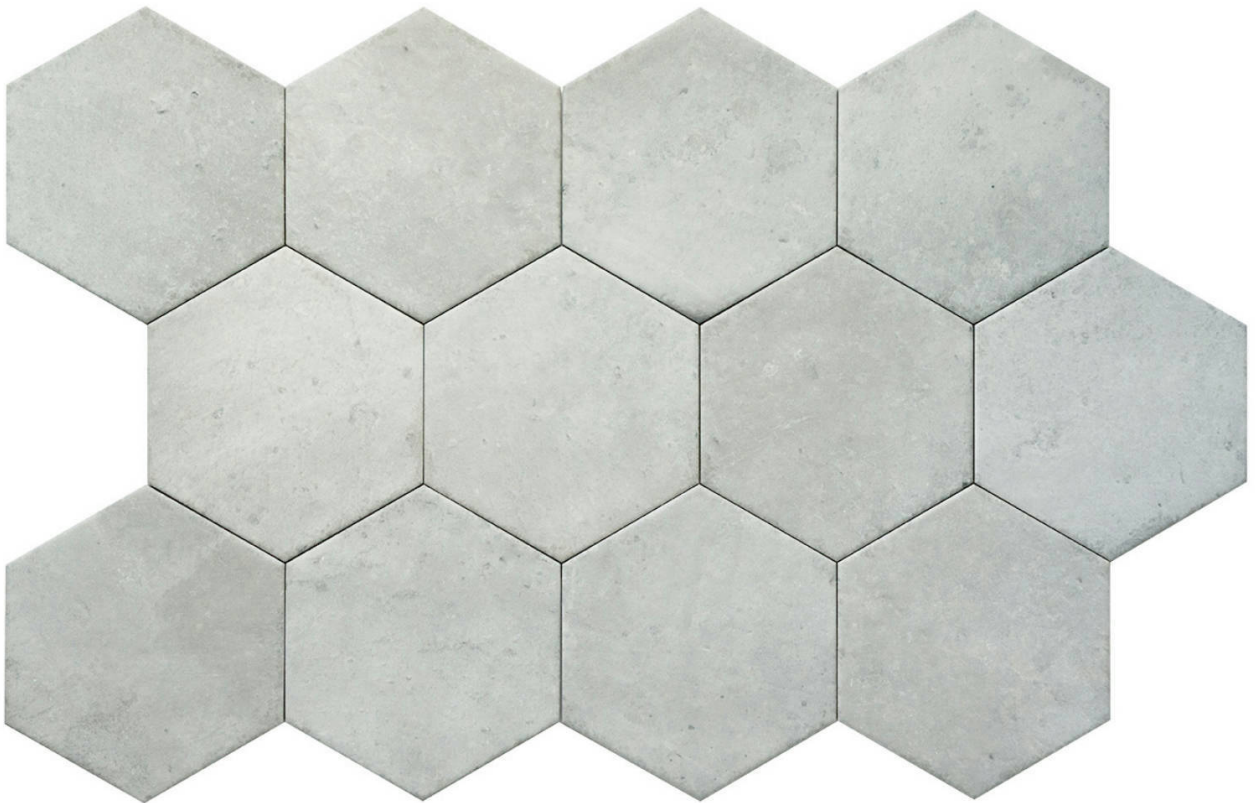

---

**PRODUCT**  
**ALMA 5.5X6.3 GREY HEXAGON**

---

Tile | 5.5"x6.3" | Porcelain

**GRAPHIC VARIETY**

ROOM SCENES

**TECHNICAL DATA**

CODE: QUAL-GR-1  
NAME: Alma 5.5X6.3 Grey Hexagon  
SERIES: Alma  
SIZE: 5.5"x6.3"  
FINISH: Matt  
LOOK: Terracotta  
FAMILY: Tile  
FROST RESISTANCE: Yes  
PEI: 4  
SHADE VARIATION: V3  
STYLE: Industrial  
SUITABLE FOR: Backsplash|Indoor|Outdoor|Pool|Shower  
TYPOLOGY: Porcelain  
TYPE OF PIECE: Field Tile  
USE: Floor and Wall