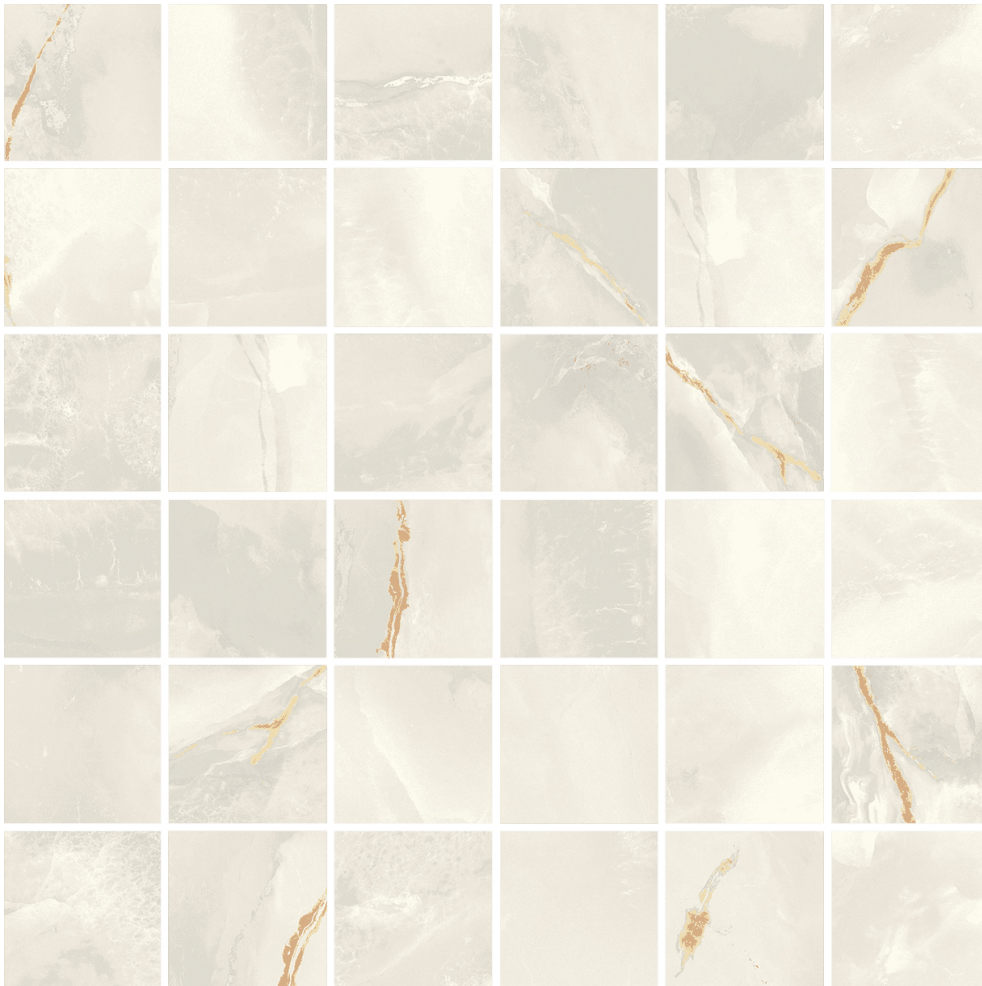

PRODUCT
VENEZIA 2X2\" MOSAIC GREY

Tile | 12"x12" | Porcelain

GRAPHIC VARIETY

TECHNICAL DATA

CODE: QUVN-GR-FM
NAME: Venezia 2x2" Mosaic Grey
SERIES: Venezia
SIZE: 12"x12"
FINISH: Matt
LOOK: Marble Look
FAMILY: Tile
FROST RESISTANCE: Yes
MOSAIC CHIP SIZE: 2"x2"
PEI: 4
SHADE VARIATION: 8 mm
SUITABLE FOR: Indoor, Shower
TYPOLOGY: Porcelain
TYPE OF PIECE: Mosaic
USE: Floor and Wall