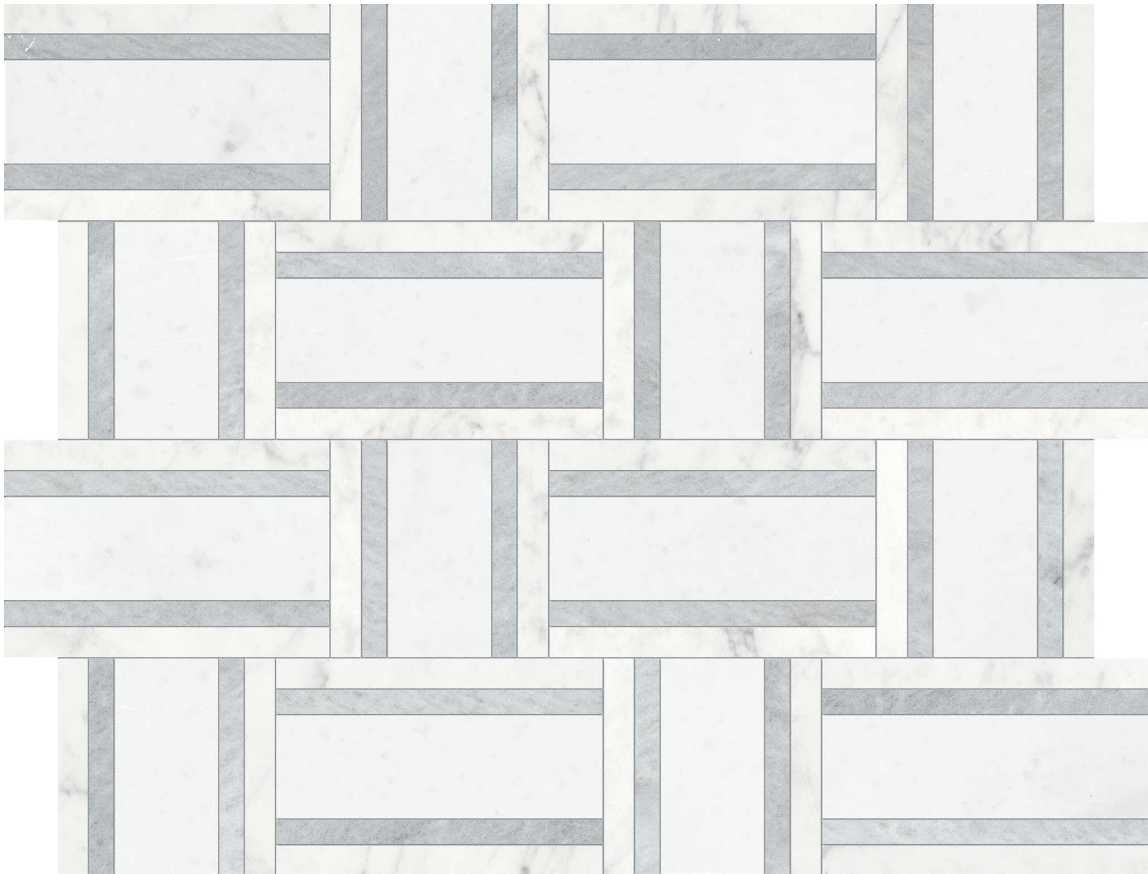

PRODUCT
UTOPIO CESTO DOVE MOSAIC

Stone | 11.8"x14.75" | Natural Stone

TECHNICAL DATA

CODE: AS5001-04220

NAME: Utopio Cesto Dove Mosaic

SERIES: Utopio

SIZE: 11.8"x14.75"

FINISH: Honed

FAMILY: Stone

SUITABLE FOR: Indoor|Shower

TPOLOGY: Natural Stone

TYPE OF PIECE: Mosaic

USE: Floor and Wall

NOTES: Mosaic sheet sizes are nominal and may vary slightly due to standard manufacturing tolerances.