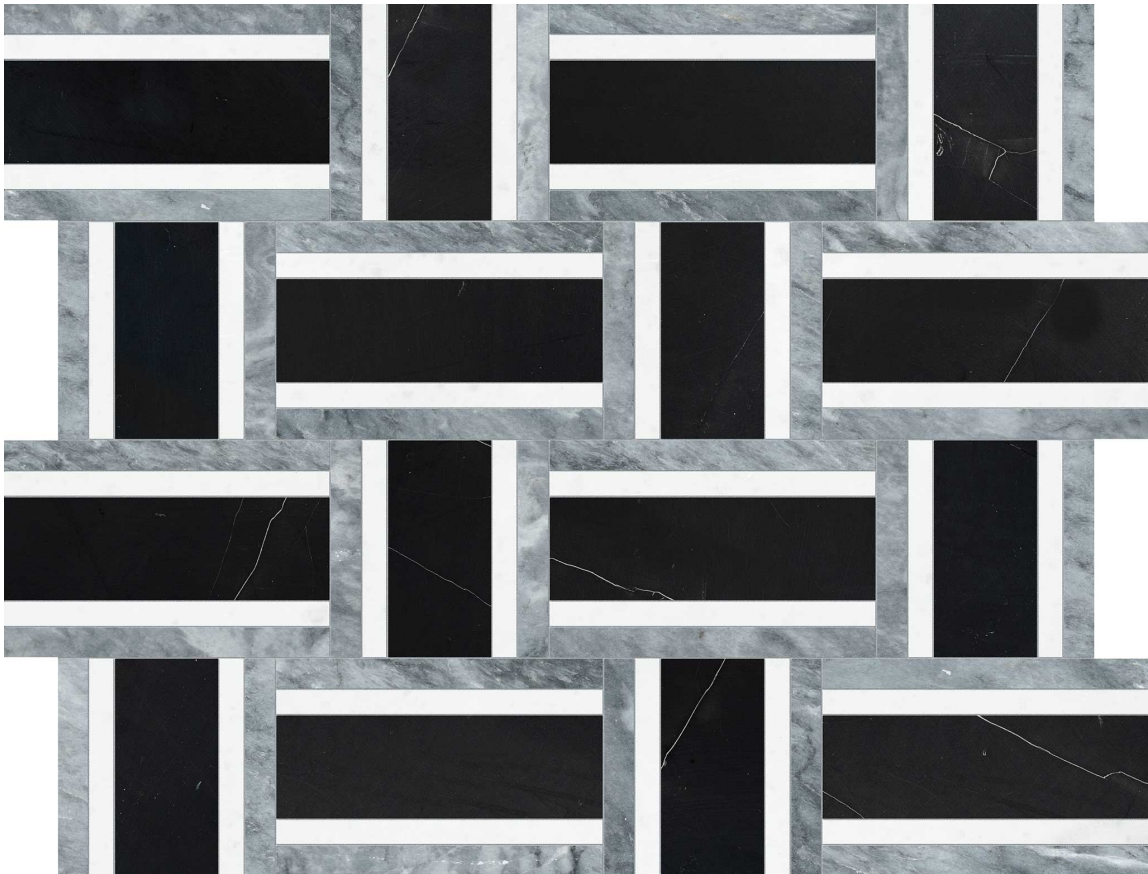

---

**PRODUCT**  
**UTOPIO CESTO MONOCHROMO MOSAIC**

---

Stone | 11.8"x14.75" | Natural Stone

**TECHNICAL DATA**

CODE: AS5001-04210

NAME: Utopio Cesto Monochromo Mosaic

SERIES: Utopio

SIZE: 11.8"x14.75"

FINISH: Polished w/ Honed

FAMILY: Stone

SUITABLE FOR: Indoor|Shower

TPOLOGY: Natural Stone

TYPE OF PIECE: Mosaic

USE: Floor and Wall

NOTES: Mosaic sheet sizes are nominal and may vary slightly due to standard manufacturing tolerances.