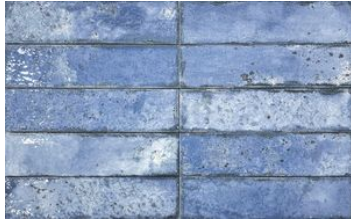

## SERIES JAMAICA

---

|| Porcelain

Inspired by the bold elegance of urban architecture, the Qualis Ceramica Jamaica collection brings a seamless blend of contemporary design and timeless appeal. Its glazed porcelain stoneware tiles, available in 3"x11" and 5"x5" formats, are crafted for versatility—perfect for walls, floors, backsplashes, pools, showers, and even outdoor spaces with frost-proof durability. With a glossy finish and a dynamic V3 shade variation, Jamaica creates striking, sophisticated interiors. The refined color palette—Blue, Cream, Grey, Teal, and White—invites limitless creative expression, making it an exceptional choice for both residential and commercial designs.

**PRODUCTS**

**Jamaica Blue 3x11**  
3"x11" | Porcelain

**Jamaica Cream 3x11**  
3"x11" | Porcelain

**Jamaica Grey 3x11**  
3"x11" | Porcelain

**Jamaica Teal 3x11**  
3"x11" | Porcelain

**Jamaica White 3x11**  
3"x11" | Porcelain