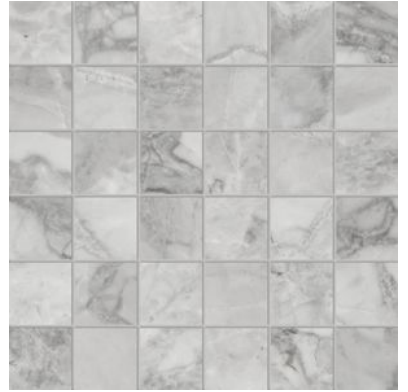

---

**PRODUCT**  
**FLORENCE 2X2 GRIGIO MATTE MOSAIC**

---

Tile | 12"x12" | Glazed Porcelain

GRAPHIC VARIETY

**TECHNICAL DATA**

CODE: QUFC-GR-M  
NAME: Florence 2X2 Grigio Matte Mosaic  
SERIES: Florence  
SIZE: 12"x12"  
FINISH: Matt  
LOOK: Marble Look  
BREAKING STRENGTH (APH): >350 - >1600  
CHEMICAL RESISTANCE (APH): CLASS A  
DCOF (APH): MATTE  $\geq 0.60$   
FAMILY: Tile  
FROST RESISTANCE: Yes  
MOSAIC CHIP SIZE: 2"x2"  
PEI: 4  
R VALUE (APH): MATTE R10  
SHADE VARIATION: V3  
STAIN RESISTANCE (APH): CLASS A & 5  
STYLE: Contemporary  
SUITABLE FOR: Indoor, Outdoor, Pool, Backsplash, Shower  
TYPOLOGY: Glazed Porcelain  
THICKNESS (APH): 8.4 mm  
TYPE OF PIECE: Mosaic  
USE: Floor and Wall