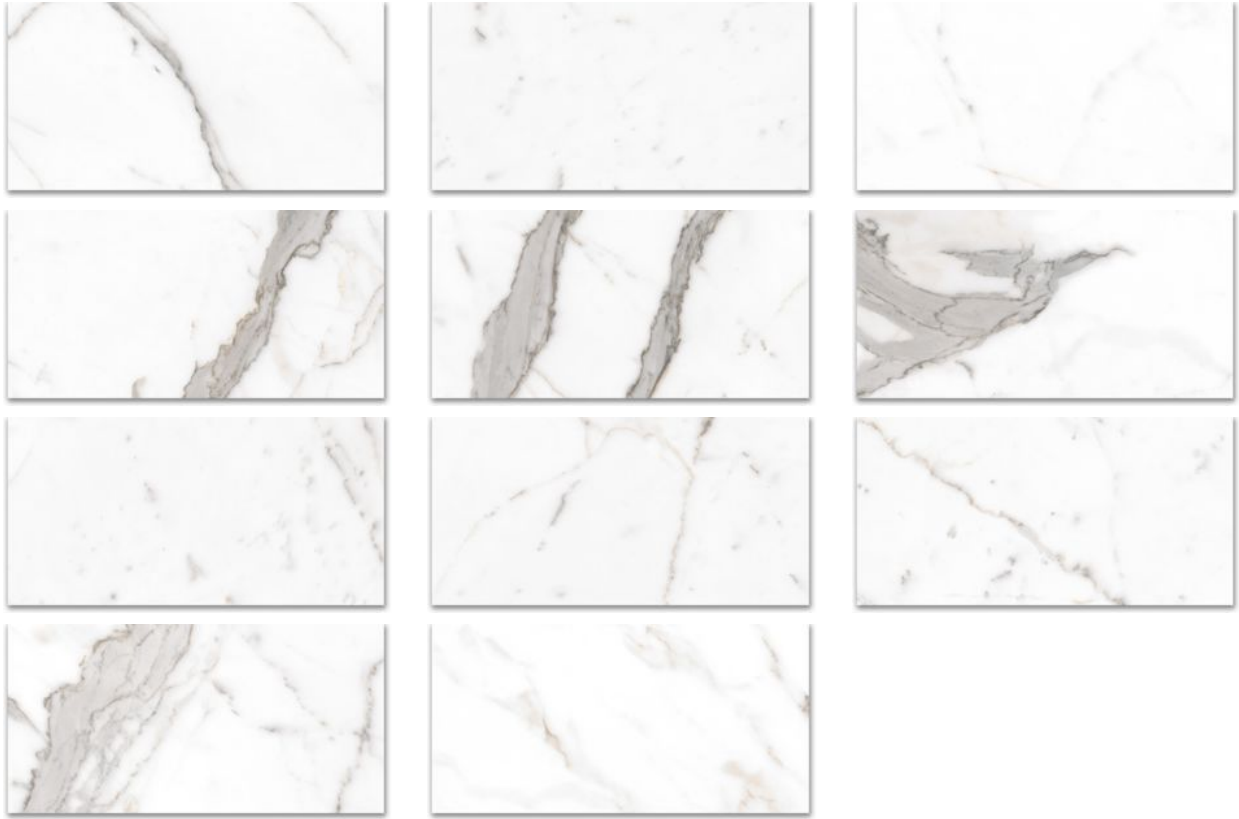

---

**PRODUCT**  
**12X24 MATTE AMORE GREY**

---

Tile | 12"x24" | Porcelain

GRAPHIC VARIETY

**TECHNICAL DATA**

CODE: QUMY-AM-1M

NAME: 12X24 Matte Amore Grey

SERIES: Mystique

SIZE: 12"x24"

FINISH: Matt

LOOK: Marble Look

CHEMICAL RESISTANCE (APH): Not Affected

EDGE: Rectified

FAMILY: Tile

FROST RESISTANCE: Yes

PEI: 4

SHADE VARIATION: V4

STAIN RESISTANCE (APH): Not Affected

STYLE: Contemporary

SUITABLE FOR: Indoor|Shower

TPOLOGY: Porcelain

THICKNESS (APH): 10 mm

TYPE OF PIECE: Field Tile