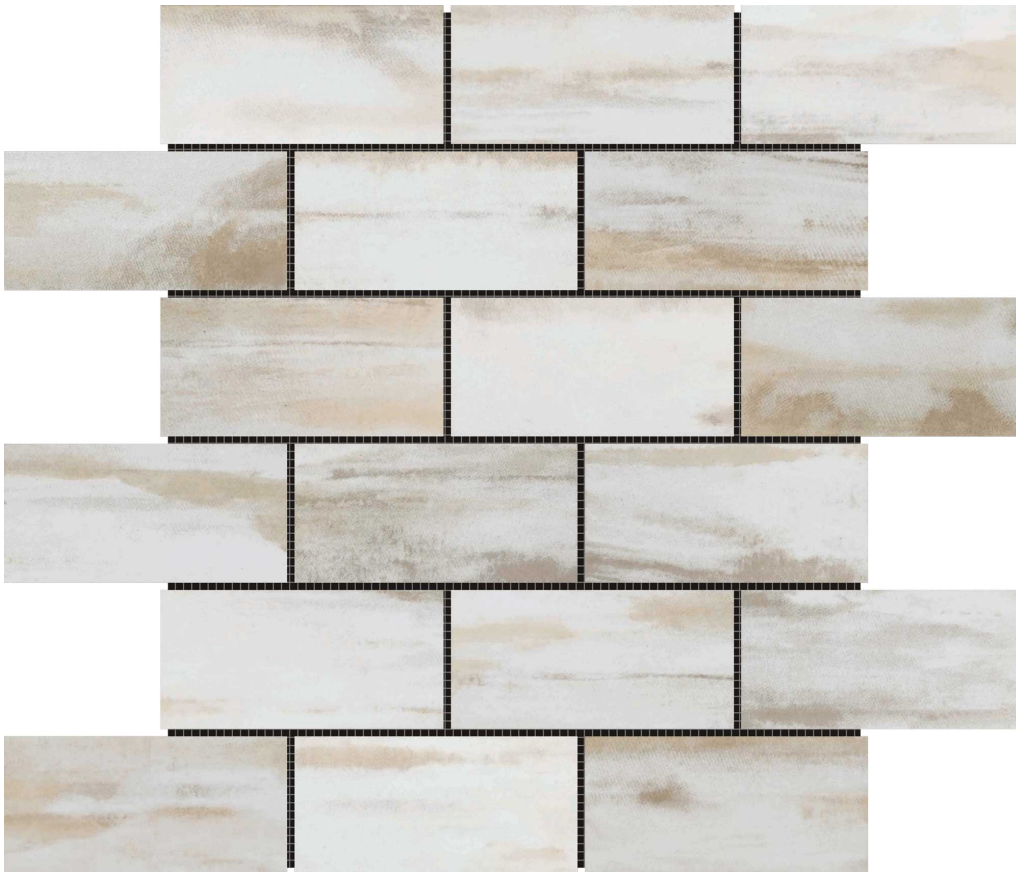

PRODUCT

2\X4\ GLAZED CERAMIC BEIGE MIX ROUGH SURFACE MOSAIC

Mosaic and Decorative Tile | 12"x12" | Slate

ROOM SCENES

TECHNICAL DATA

CODE: RVCHAWC010
NAME: 2"x4" Glazed Ceramic Beige Mix Rough Surface Mosaic
SERIES: Chelsea Collection
SIZE: 12"x12"
LOOK: Multi-Look Mosaics
FAMILY: Mosaic and Decorative Tile
MOSAIC CHIP SIZE: 2"x4"
SUITABLE FOR: Backsplash, Indoor, Outdoor, Shower, Pool
TYPOLOGY: Slate
TYPE OF PIECE: Mosaic
USE: Floor and Wall