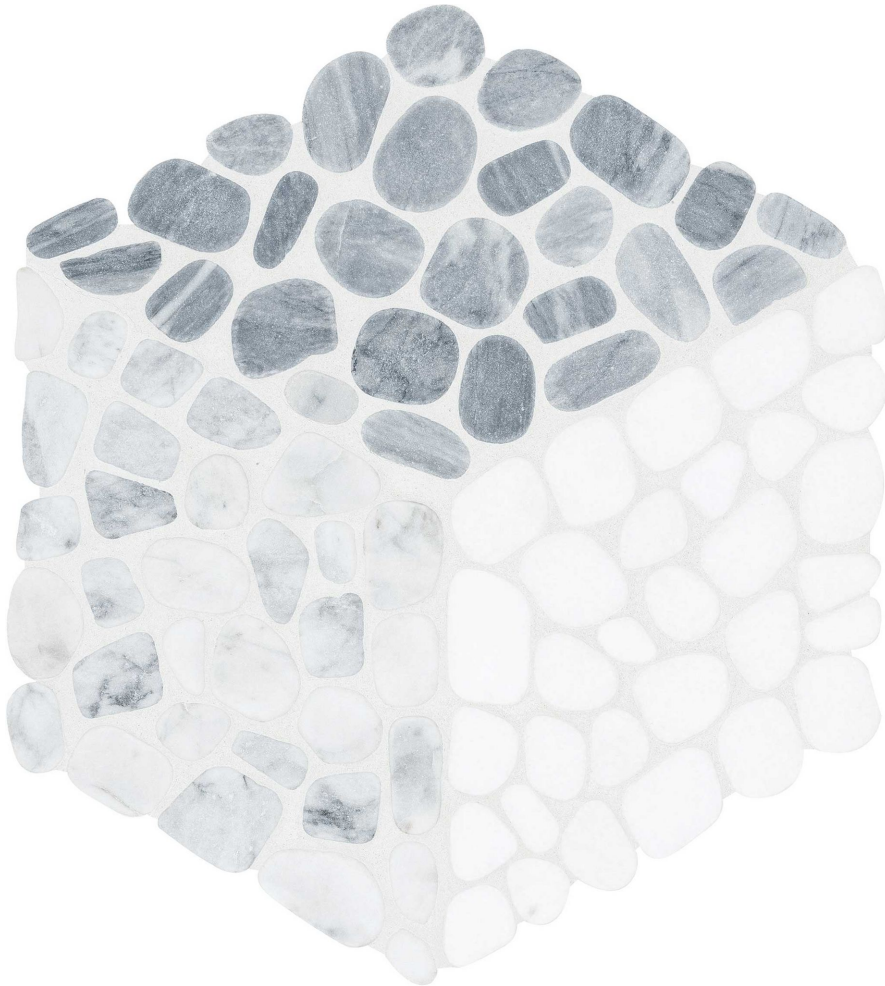

PRODUCT
CABANA RIVER NODE PEBBLE

Stone | 10.2" x 11.8" | Marble

TECHNICAL DATA

CODE: AS5001-04480

NAME: Cabana River Node Pebble

SERIES: Cabana

SIZE: 10.2"×11.8"

FINISH: Tumbled

FAMILY: Stone

SUITABLE FOR: Indoor|Shower

TPOLOGY: Marble

TYPE OF PIECE: Mosaic

USE: Floor and Wall

NOTES: Mosaic sheet sizes are nominal and may vary slightly due to standard manufacturing tolerances.

PACKING