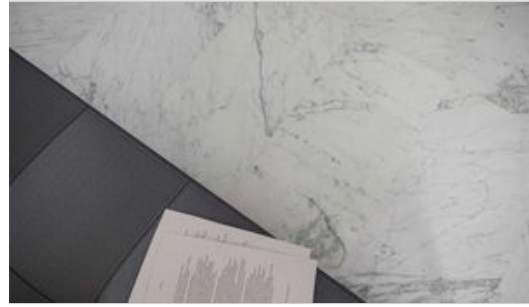

---

**PRODUCT**  
**VIRTUE BIANCO 18X36**

---

Stone | 18"x36" | Marble

ROOM SCENES

**TECHNICAL DATA**

CODE: AS5000-03550  
NAME: Virtue Bianco 18x36  
SERIES: Virtue Bianco  
SIZE: 18"x36"  
FINISH: Honed  
EDGE: Straight Edge  
FAMILY: Stone  
SUITABLE FOR: Indoor|Shower  
TYPOLOGY: Marble  
TYPE OF PIECE: Field Tile  
USE: Floor and Wall