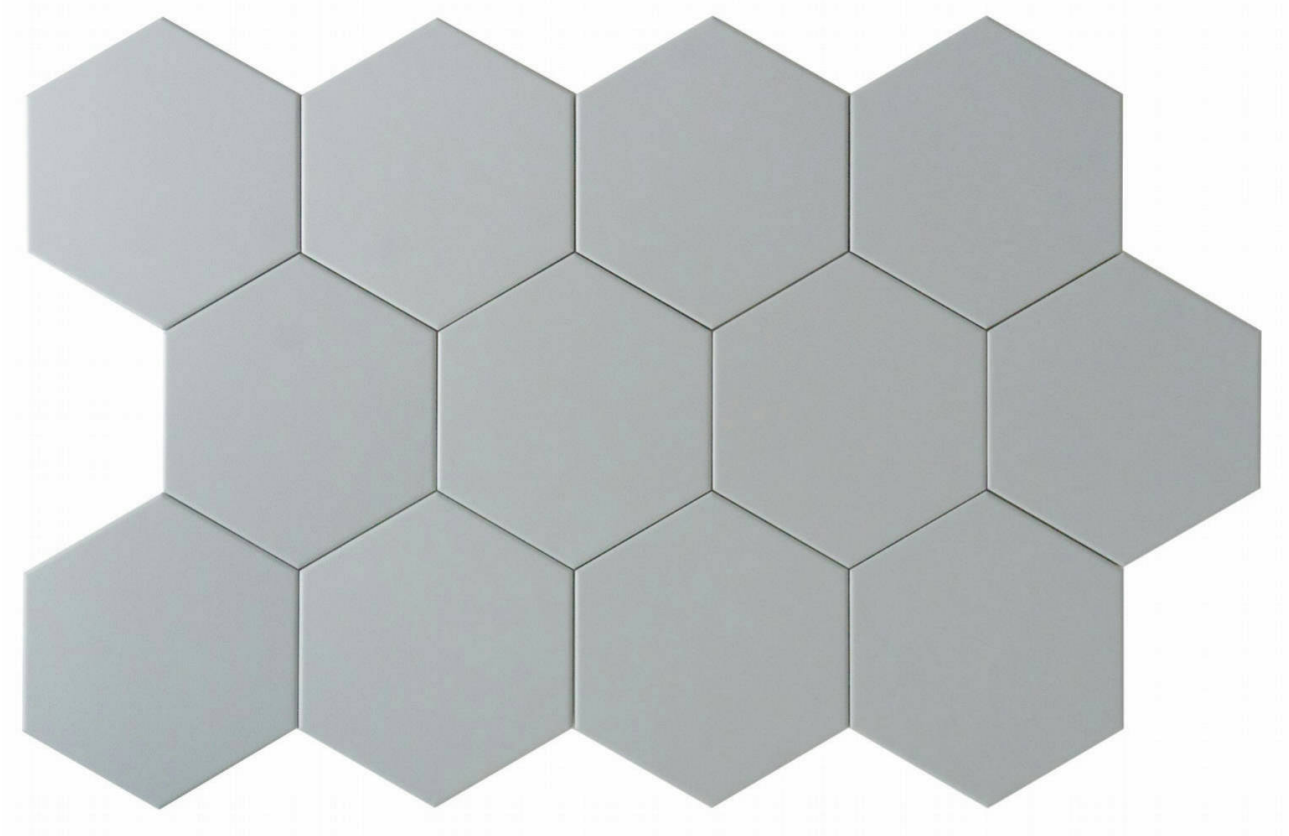

PRODUCT
VIDA 5.5X6.3" PEARL HEXAGON

Tile | 5.5"x6.3" | Porcelain

DETAILS

ROOM SCENES

TECHNICAL DATA

CODE: QUVI-PE-1
NAME: Vida 5.5X6.3" Pearl Hexagon
SERIES: Vida
SIZE: 5.5"x6.3"
FINISH: Matt
LOOK: Mono-Color
FAMILY: Tile
FROST RESISTANCE: Yes
PEI: 3
SHADE VARIATION: V1
STYLE: Contemporary
SUITABLE FOR: Indoor|Outdoor|Pool|Shower
TYPOLOGY: Porcelain
TYPE OF PIECE: Field Tile
USE: Floor and Wall