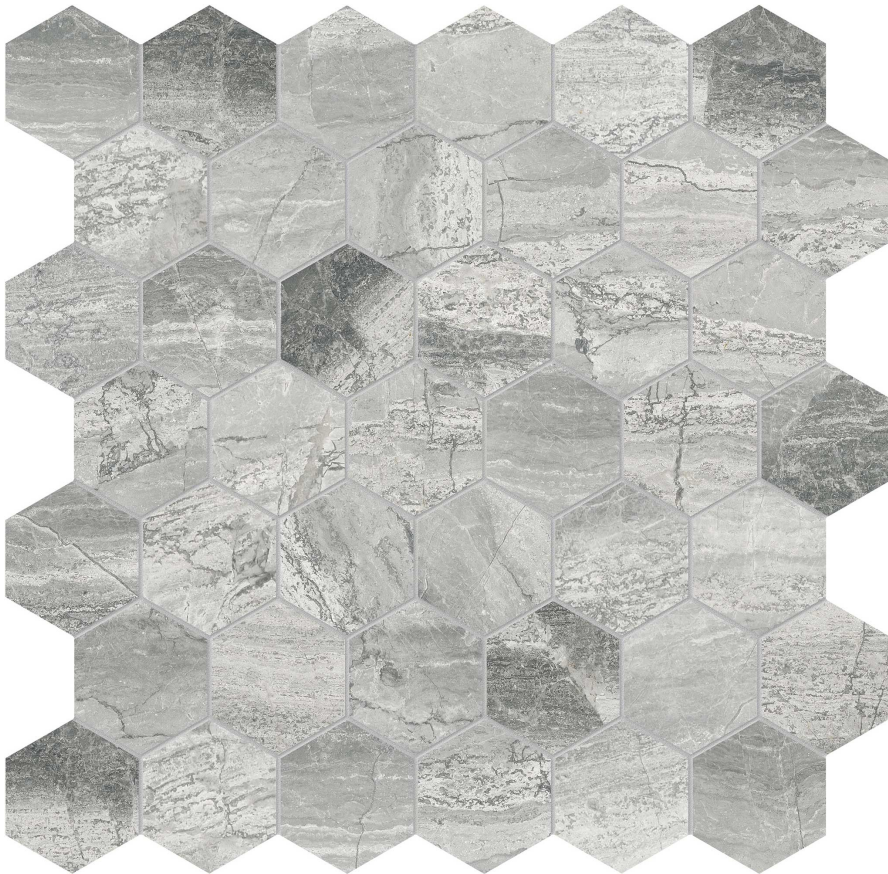

# VOLCANA NOTTE 2 HEXAGON MOSAIC

---

Stone | 12"x12" | Marble

**TECHNICAL DATA**

CODE: AS5001-03240

NAME: Volcana Notte 2 Hexagon Mosaic

SERIES: Volcana Notte

SIZE: 12"x12"

FINISH: Honed

FAMILY: Stone

MOSAIC CHIP SIZE: 2"x2"

SUITABLE FOR: Indoor|Shower

TPOLOGY: Marble

TYPE OF PIECE: Mosaic

USE: Floor and Wall

NOTES: Sheet size shown is approximate. Actual dimensions refer to individual mosaic chips.