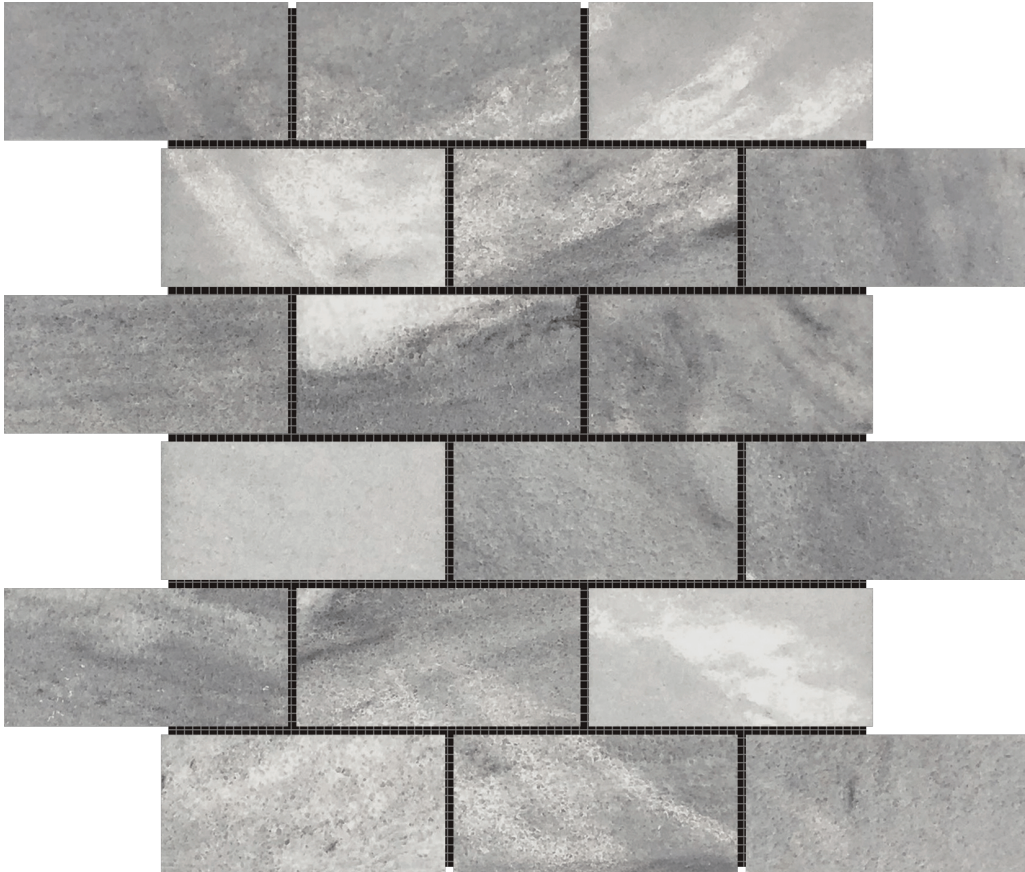

PRODUCT

2\"X4\" BRICK ICE GREY MOSAIC

Mosaic and Decorative Tile | 11.8\"x11.8\" | Marble

ROOM SCENES

TECHNICAL DATA

CODE: RVCHAWM117
NAME: 2"x4" Brick Ice Grey Mosaic
SERIES: Chelsea Collection
SIZE: 11.8"x11.8"
LOOK: Multi-Look Mosaics
FAMILY: Mosaic and Decorative Tile
SUITABLE FOR: Backsplash,Indoor,Outdoor,Shower,Pool
TYPOLOGY: Marble
TYPE OF PIECE: Mosaic
USE: Floor and Wall