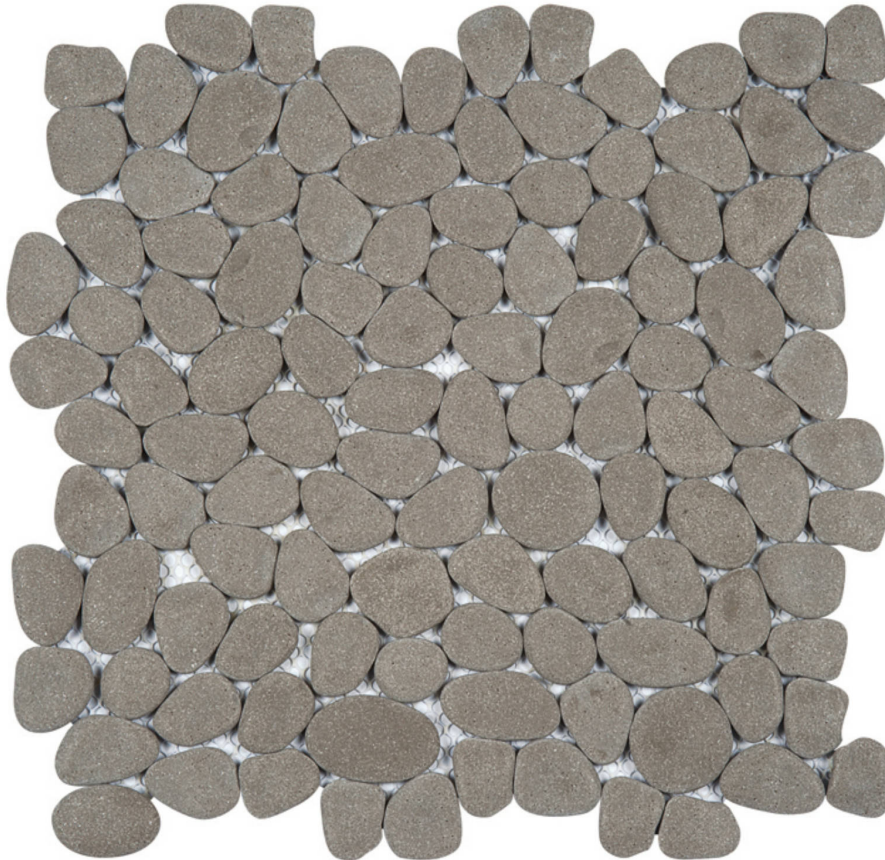

PRODUCT

GREY RECONSTITUTED PEBBLE INTERLOCKING MOSAIC

Mosaic and Decorative Tile | 12"x12" | Natural Stone

TECHNICAL DATA

CODE: RVCHAWP028
NAME: Grey Reconstituted Pebble Interlocking Mosaic
SERIES: Chelsea Collection
SIZE: 12"x12"
LOOK: Multi-Look Mosaics
FAMILY: Mosaic and Decorative Tile
SUITABLE FOR: Backsplash, Indoor
TYPOLOGY: Natural Stone
TYPE OF PIECE: Mosaic
USE: Floor and Wall