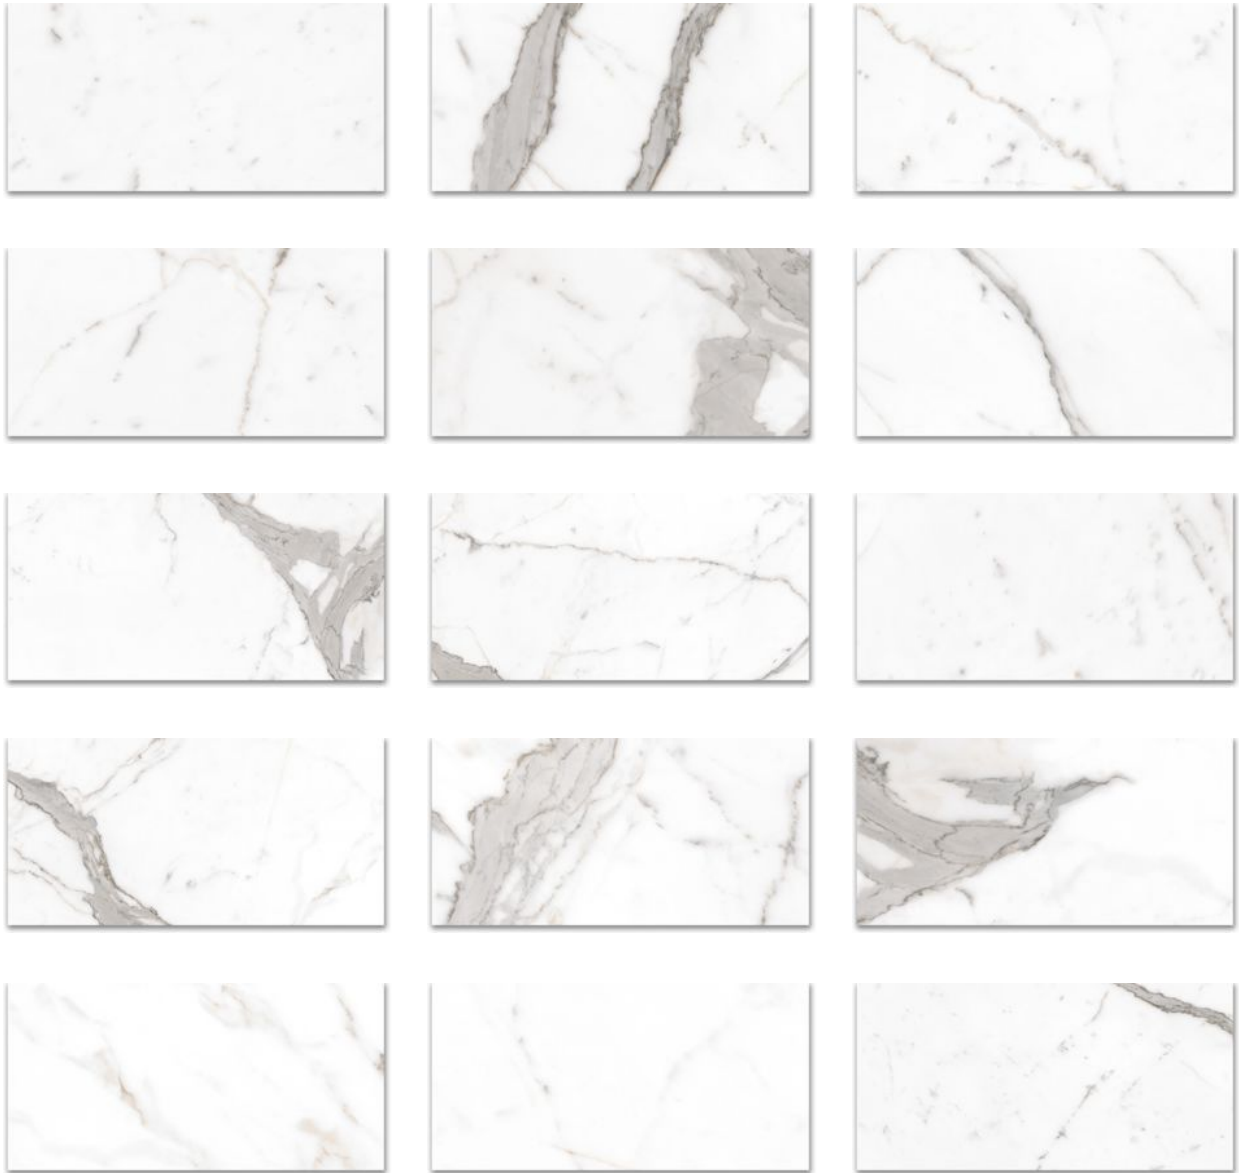

PRODUCT
24X48 POLISHED AMORE GREY

Tile | 24"x48" | Porcelain

GRAPHIC VARIETY

TECHNICAL DATA

CODE: QUMY-AM-2P

NAME: 24X48 Polished Amore Grey

SERIES: Mystique

SIZE: 24"x48"

FINISH: Polished

LOOK: Marble Look

EDGE: Rectified

FAMILY: Tile

FROST RESISTANCE: Yes

PEI: 4

SHADE VARIATION: V4

STYLE: Contemporary

SUITABLE FOR: Indoor|Shower

TPOLOGY: Porcelain

TYPE OF PIECE: Field Tile

USE: Floor and Wall

NOTES: •MADE IN THE USA •Products containing as much as 45% recycled content. • Post-consumer recycled content levels as much as 3%. • Zero industrial wastewater discharge. • A 99% internal process recycling rate. • Local sourcing of >95% raw materials (within 500-mile radius of factory) resulting in low transportation related carbon emissions.