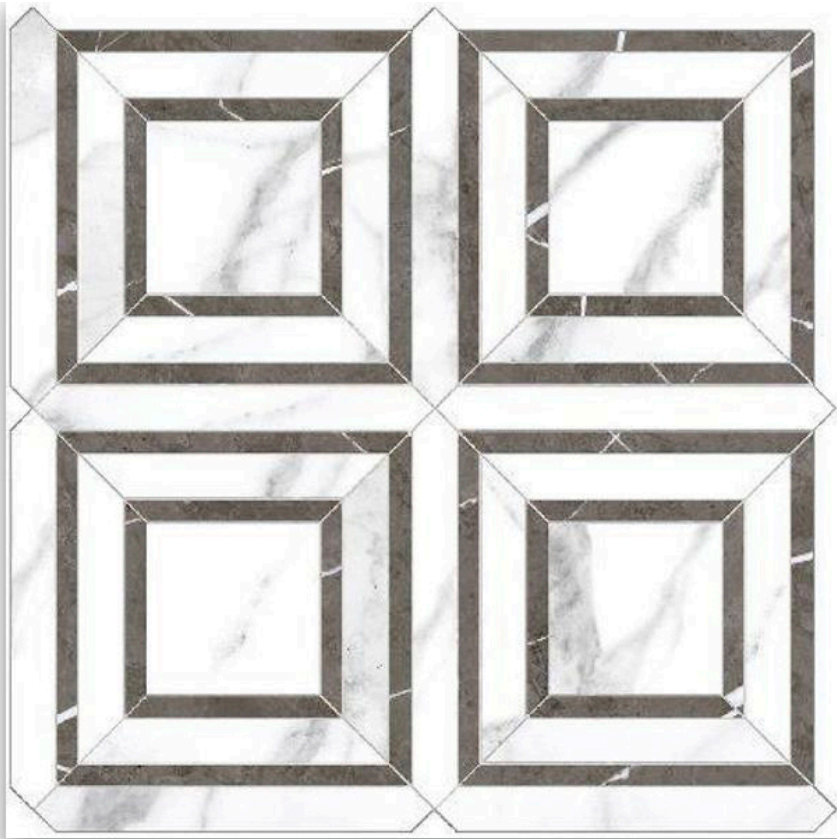

PRODUCT
POLISHED LOVE PIAZZA MOSAIC

Tile | 12"x12" | Porcelain

TECHNICAL DATA

CODE: QUAD-LO-M4PN
NAME: Polished Love Piazza Mosaic
SERIES: Ardor
SIZE: 12"x12"
FINISH: Polished
LOOK: Marble Look
EDGE: Rectified
FAMILY: Tile
FROST RESISTANCE: Yes
MOSAIC CHIP SIZE: Mesh-Mounted
STYLE: Contemporary
SUITABLE FOR: Backsplash|Indoor
TYPOLOGY: Porcelain
TYPE OF PIECE: Mosaic
USE: Floor and Wall