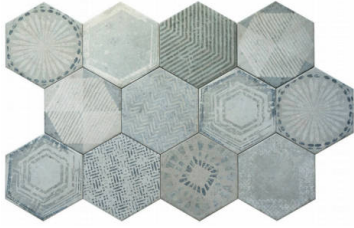

SERIES ALMA

Terracotta | | Porcelain

Bring modern sophistication and rustic charm into harmony with the Qualis Ceramica Alma collection. This contemporary terracotta-look porcelain tile offers the timeless appeal of natural materials, reimagined for modern spaces. With its frost-resistant durability, the Alma collection is designed for seamless indoor and outdoor use, making it the perfect choice for walls, floors, and beyond. Available in four striking options—Grey Hexagon, Grey Decor Hexagon, Sand Hexagon, and Sand Decor Hexagon—this collection provides endless design possibilities. The

Decor Hexagons feature nine distinct patterns that are randomly mixed in each carton, ensuring a truly unique and dynamic layout. Whether you're creating an inviting patio, a stylish bathroom, or a cozy kitchen, the Alma collection adds depth, character, and versatility to any project. Transform your space with tiles that combine artistic flair, practicality, and contemporary elegance—experience the beauty of Qualis Ceramica Alma.

PRODUCTS

Alma 5.5X6.3 Grey Decor Hexagon
5.5"x6.3" | Porcelain

Alma 5.5X6.3 Grey Hexagon
5.5"x6.3" | Porcelain

Alma 5.5X6.3 Sand Decor Hexagon
5.5"x6.3" | Porcelain

Alma 5.5X6.3 Terra Hexagon
5.5"x6.3" | Porcelain