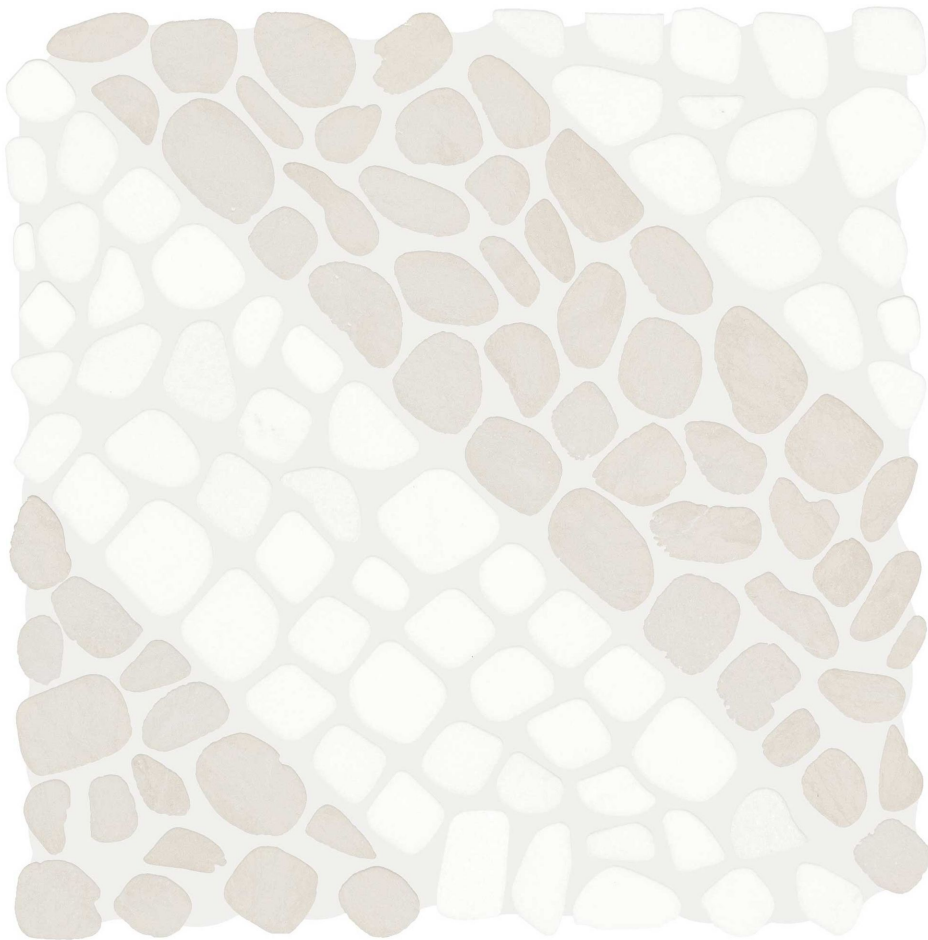

PRODUCT
CABANA HORIZON AXIS PEBBLE

Stone | 12"x12" | Natural Stone

TECHNICAL DATA

CODE: AS5001-04510

NAME: Cabana Horizon Axis Pebble

SERIES: Cabana

SIZE: 12"x12"

FINISH: Tumbled

FAMILY: Stone

SUITABLE FOR: Indoor|Shower

TPOLOGY: Natural Stone

TYPE OF PIECE: Mosaic

USE: Floor and Wall

NOTES: Mosaic sheet sizes are nominal and may vary slightly due to standard manufacturing tolerances.