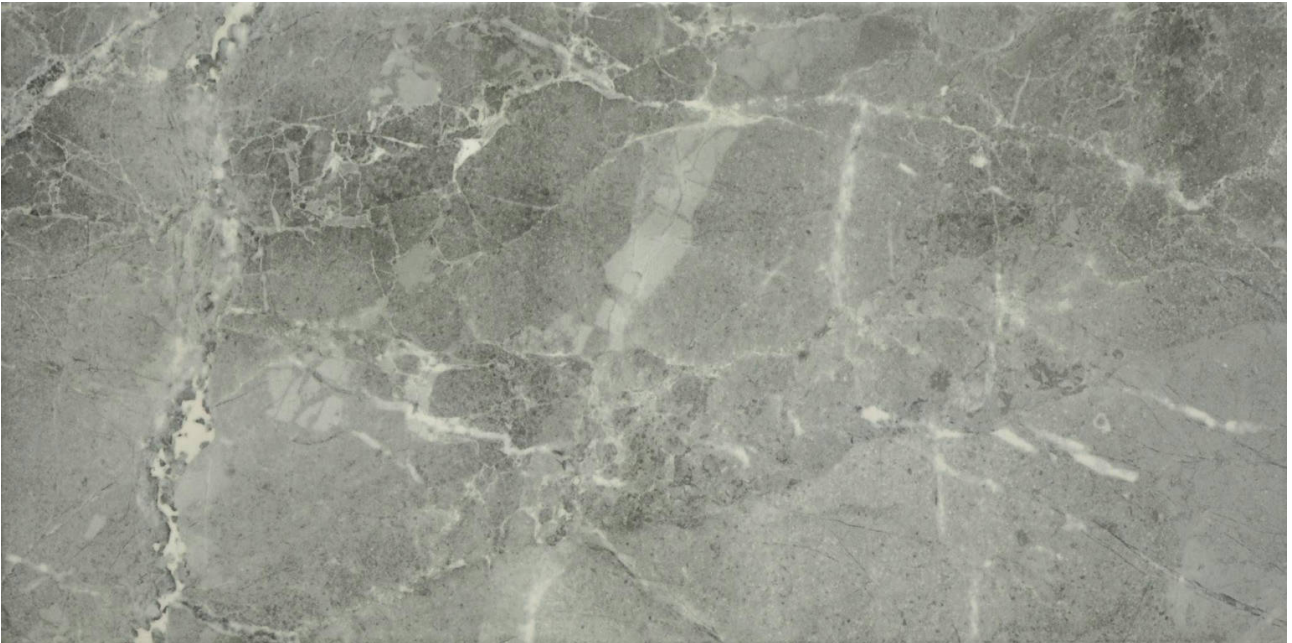

PRODUCT
10X20 CARBON

Tile | 10"x20" | Glazed Porcelain

GRAPHIC VARIETY

TECHNICAL DATA

CODE: AC65-021
NAME: 10X20 Carbon
SERIES: Regency
SIZE: 10"x20"
FINISH: Gloss
LOOK: Marble Look
FAMILY: Tile
STYLE: Classic
SUITABLE FOR: Indoor|Shower
TYPOLOGY: Glazed Porcelain
TYPE OF PIECE: Field Tile
USE: Floor and Wall