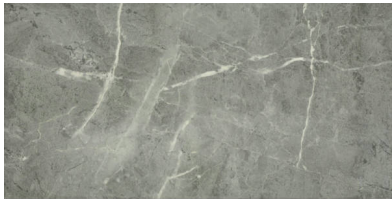

PRODUCT
10X20 CARBON

Tile | 10"x20" | Glazed Porcelain

GRAPHIC VARIETY

TECHNICAL DATA

CODE: AC65-021
NAME: 10X20 Carbon
SERIES: Regency
SIZE: 10"x20"
FINISH: Gloss
LOOK: Marble Look
FAMILY: Tile
STYLE: Classic
SUITABLE FOR: Indoor|Shower
TYPOLOGY: Glazed Porcelain
TYPE OF PIECE: Field Tile
USE: Floor and Wall