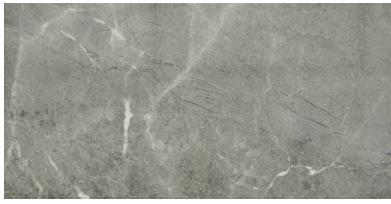

PRODUCT
10X20 CARBON

Tile | 10"x20" | Glazed Porcelain

GRAPHIC VARIETY

TECHNICAL DATA

CODE: AC65-021
NAME: 10X20 Carbon
SERIES: Regency
SIZE: 10"x20"
FINISH: Gloss
LOOK: Marble Look
FAMILY: Tile
STYLE: Classic
SUITABLE FOR: Indoor|Shower
TYPOLOGY: Glazed Porcelain
TYPE OF PIECE: Field Tile
USE: Floor and Wall