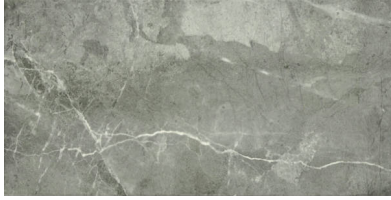

PRODUCT
10X20 CARBON

Tile | 10"x20" | Glazed Porcelain

GRAPHIC VARIETY

TECHNICAL DATA

CODE: AC65-021
NAME: 10X20 Carbon
SERIES: Regency
SIZE: 10"x20"
FINISH: Gloss
LOOK: Marble Look
FAMILY: Tile
STYLE: Classic
SUITABLE FOR: Indoor|Shower
TYPOLOGY: Glazed Porcelain
TYPE OF PIECE: Field Tile
USE: Floor and Wall