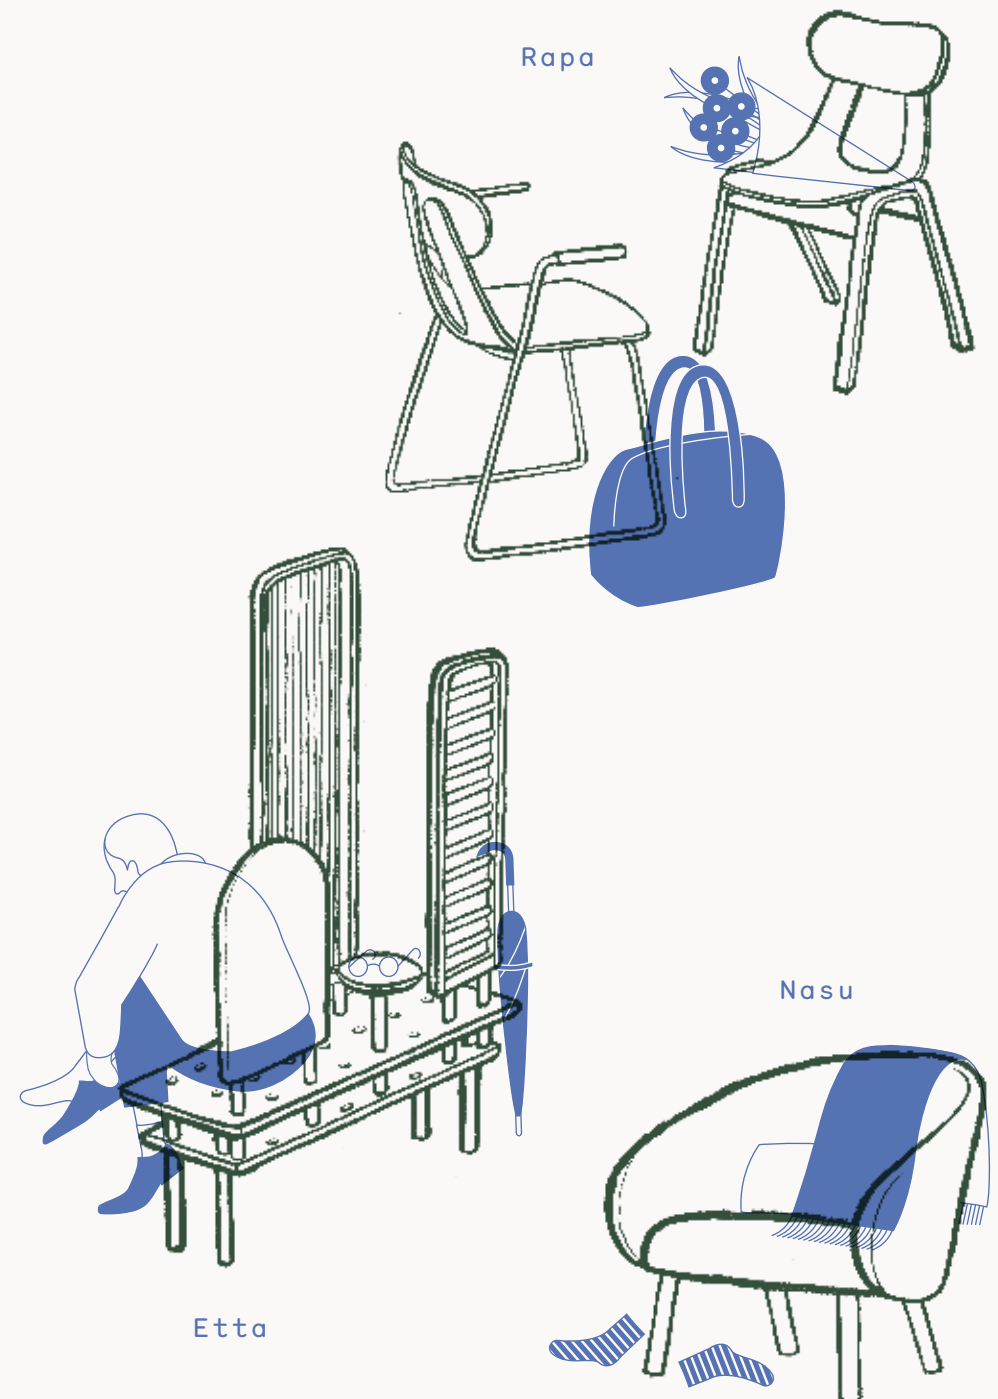

This year, Zilio A&C presents a number of new additions to its collection — the result of exciting collaborations.

With Italian design duo Dossofiorito, we've produced Etta, a multifunctional piece of furniture to display and store objects, and act as a space divider. Its trellis-like framework can support indoor plants, like creepers, to create a living screen. Thanks to Dossofiorito's playful design, the small round shelf and uprights are removable, creating a versatility and flexibility that invites the user to arrange them in anyway they wish.

Continuing our collaboration with Mentsen, we've added a generous lounge chair to the Nasu seating family, as well as expanding the arm option on the Rapa seating family.

Zilio A&C is a family-run business based in Northern Italy, historically known for chair making. Today, we work with a handful of talented designers and studios around the world, and collaborate with local craftspeople celebrated for their production skills and knowledge of new technologies. The result is beautiful products that suit a contemporary way of living and working.

See the full collection on zilioaldo.it