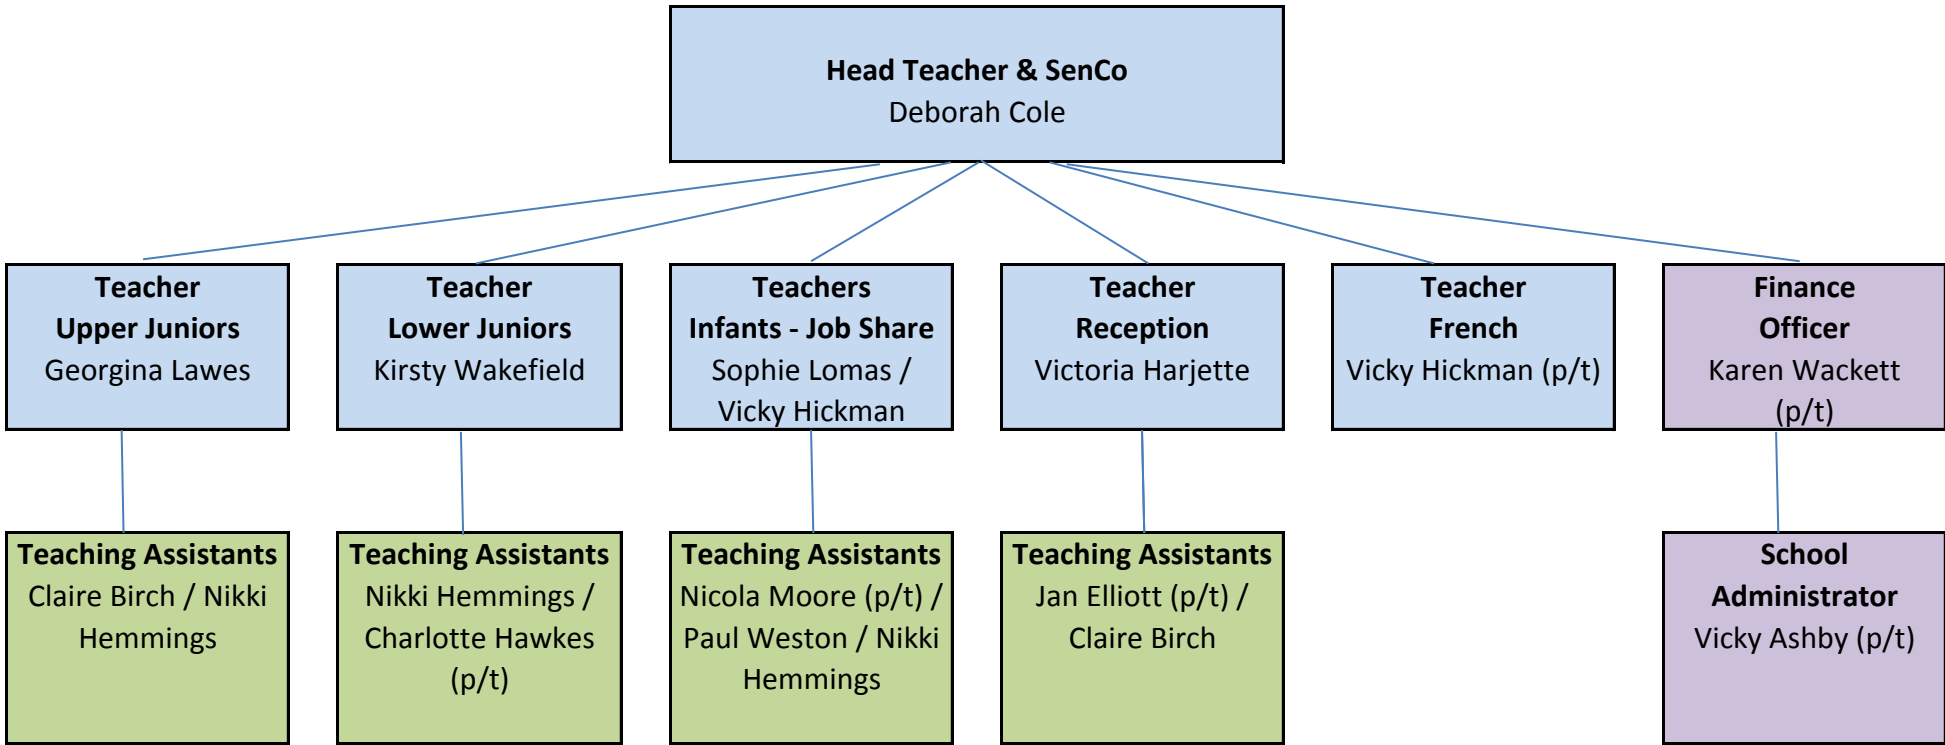

# Lewknor Church of England Primary School

Lunchtime Supervision is provided by TAs, Teachers and School Administrator