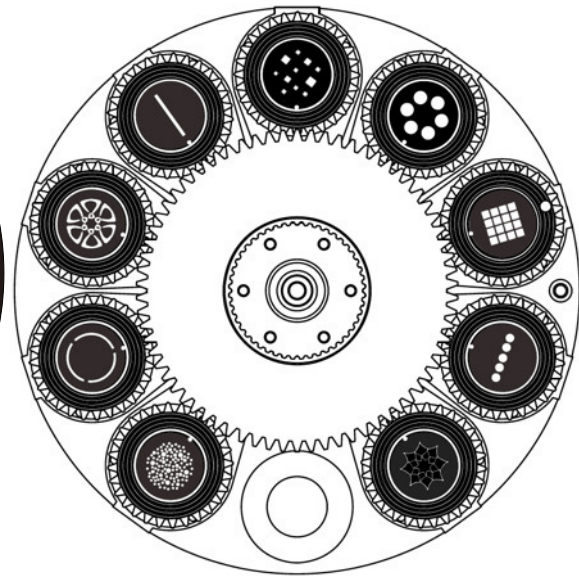

Static Gobo Wheel

Rotating Gobo Wheel

⚠ DANGER! ⚠

Before installing or changing the gobo wheel, make sure the device has been switched off.

Color Wheel

22 Channels:

Channel	Value	Function
1	000 - 255	Pan 0° - 540°
2	000 - 255	Pan Fine
3	000 - 255	Tilt 0° - 270°
4	000 - 255	Tilt Fine
5	000 - 255	Cyan 0% - 100%
6	000 - 255	Magenta 0% - 100%
7	000 - 255	Yellow 0% - 100%
8	000-005	Color White
	006-011	Red
	012-017	Dark Orange
	018-023	Dark Green
	024-029	Dark Blue
	030-035	Pink
	036-041	Light Purple
	042-047	Light Green
	048-053	Light Orange
	054-059	Cyan
060-127	White to Cyan	
128-189	Clockwise Rotation Fast to Slow	
190-193	Stop	
194-255	Counter-Clockwise Rotation Slow To Fast	

Channel	Value	Function
		Static Gobo
	000-002	White
	003-005	Gobo 1
	006-008	Gobo 2
	009-011	Gobo 3
	012-014	Gobo 4
	015-017	Gobo 5
	018-020	Gobo 6
	021-023	Gobo 7
	024-026	Gobo 8
	027-029	Gobo 9
	030-032	Gobo 10
	033-035	Gobo 11
	036-038	Gobo 12
	039-041	Gobo 13
	042-044	Gobo 14
	045-054	Gobo15
9	055-058	Gobo1 Shaking Slow To Fast
	059-062	Gobo2 Shaking Slow To Fast
	063-066	Gobo3 Shaking Slow To Fast
	067-070	Gobo4 Shaking Slow To Fast
	071-074	Gobo5 Shaking Slow To Fast
	075-078	Gobo6 Shaking Slow To Fast
	079-082	Gobo7 Shaking Slow To Fast
	083-086	Gobo8 Shaking Slow To Fast
	087-090	Gobo9 Shaking Slow To Fast
	091-094	Gobo10 Shaking Slow To Fast
	095-098	Gobo11 Shaking Slow To Fast
	099-102	Gobo12 Shaking Slow To Fast
	103-106	Gobo13 Shaking Slow To Fast
	107-110	Gobo14 Shaking Slow To Fast
	111-127	Gobo15 Shaking Slow To Fast
	128-189	Clockwise Rotation Fast to Slow
	190-193	Stop
	194-255	Counter-Clockwise Rotation Slow To Fast