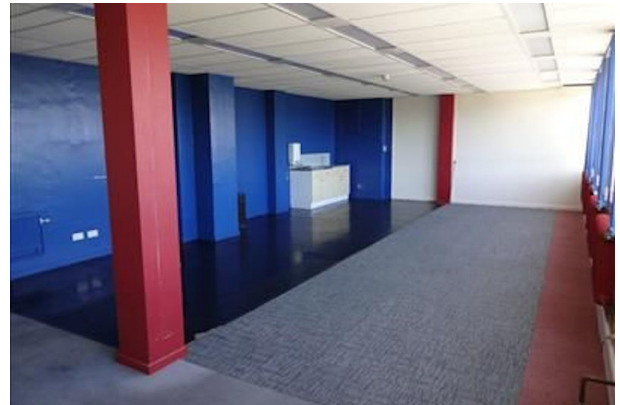

Office To Let, First Floor Offices, Deer Park Road, Moulton Park, Northampton, NN3

Summary

Available Size	4,431 to 8,274 sq ft
Business Rates	N/A
Service Charge	N/A
EPC Rating	Upon Enquiry

Description

The subject property comprises a first floor office suite that is located within a larger distribution warehouse.

The offices are accessed via a shared reception area and the suite will have shared use of WC facilities on both ground and first floor.

Contact us for further information or to book an appointment to view.