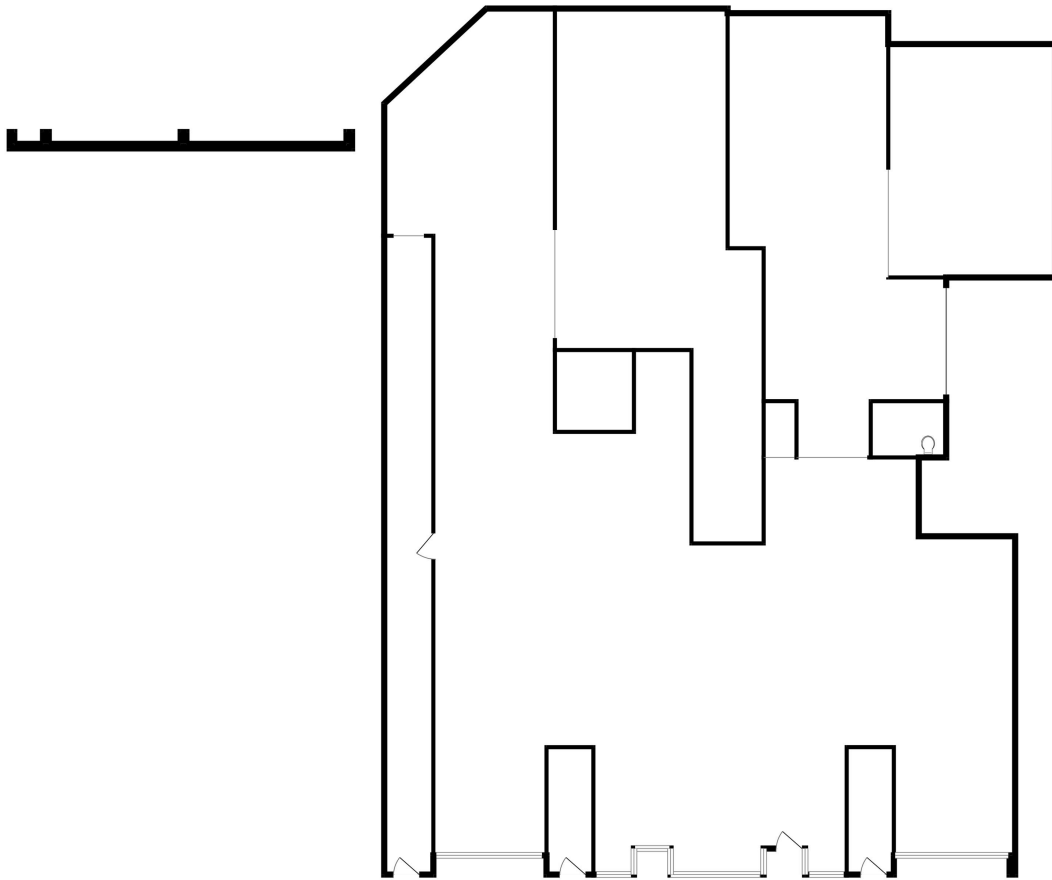

Floor Plan

GROUND FLOOR
4822 sq.ft. (448.0 sq.m.) approx.

SHARE & EMBED

URL

<https://content.metropix.co.uk/px/19247948>

Copy