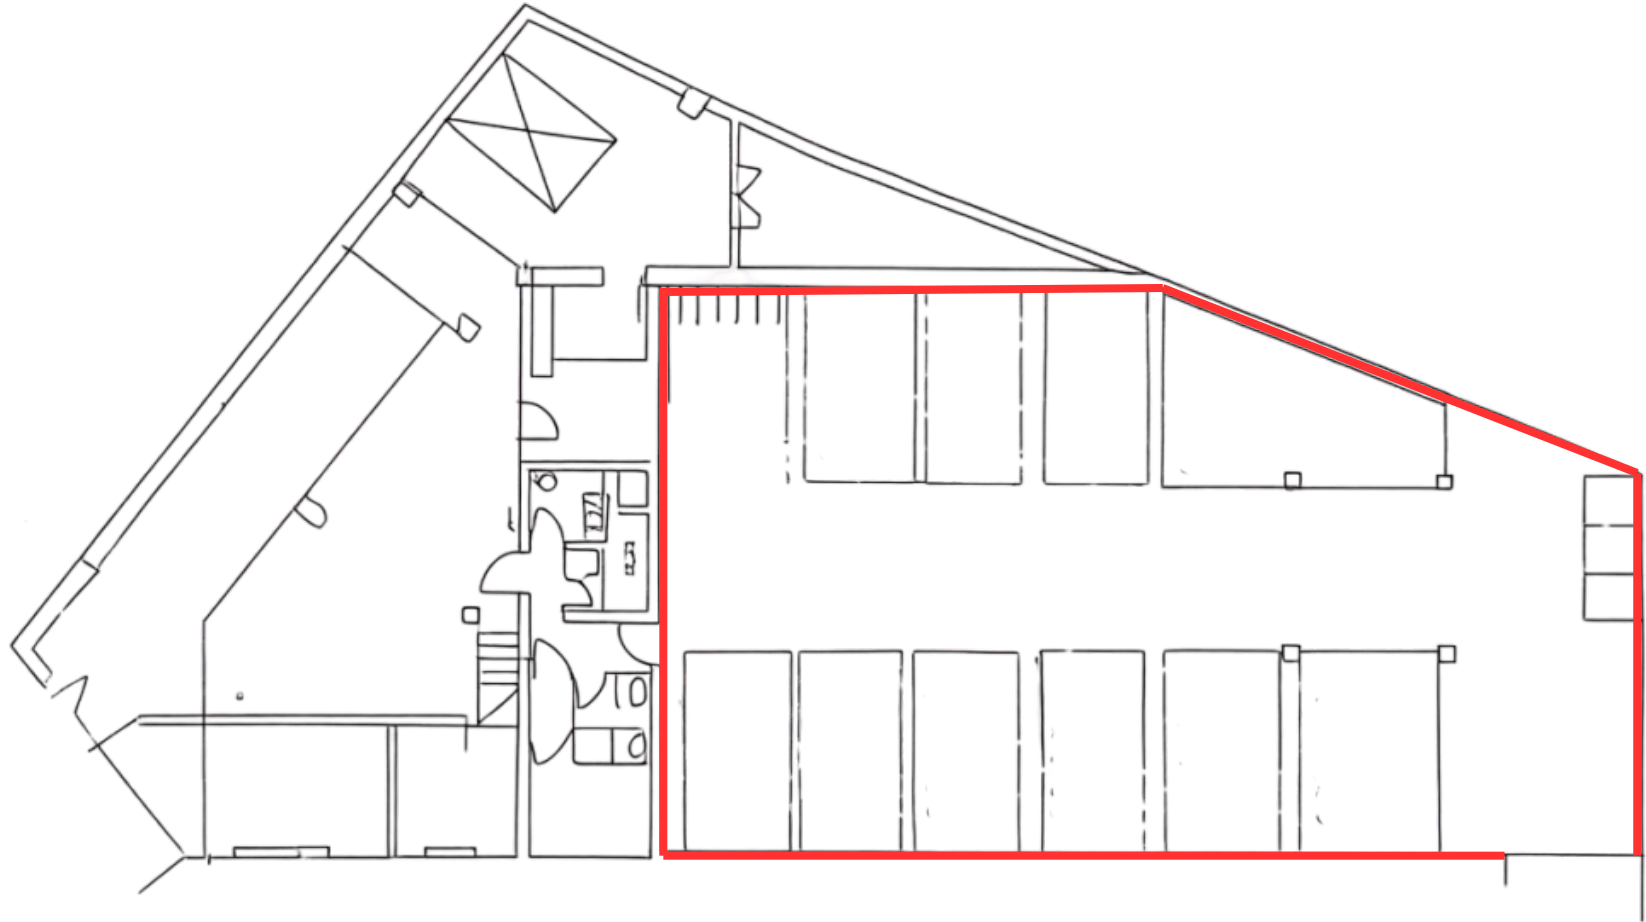

Tiger House, Burton Street, London WC1H 9BY

Tiger House, Burton Street, London WC1H 9BY

STUDIO 11 TIGER HOUSE | First floor
1,152 sq. ft.

Car Park