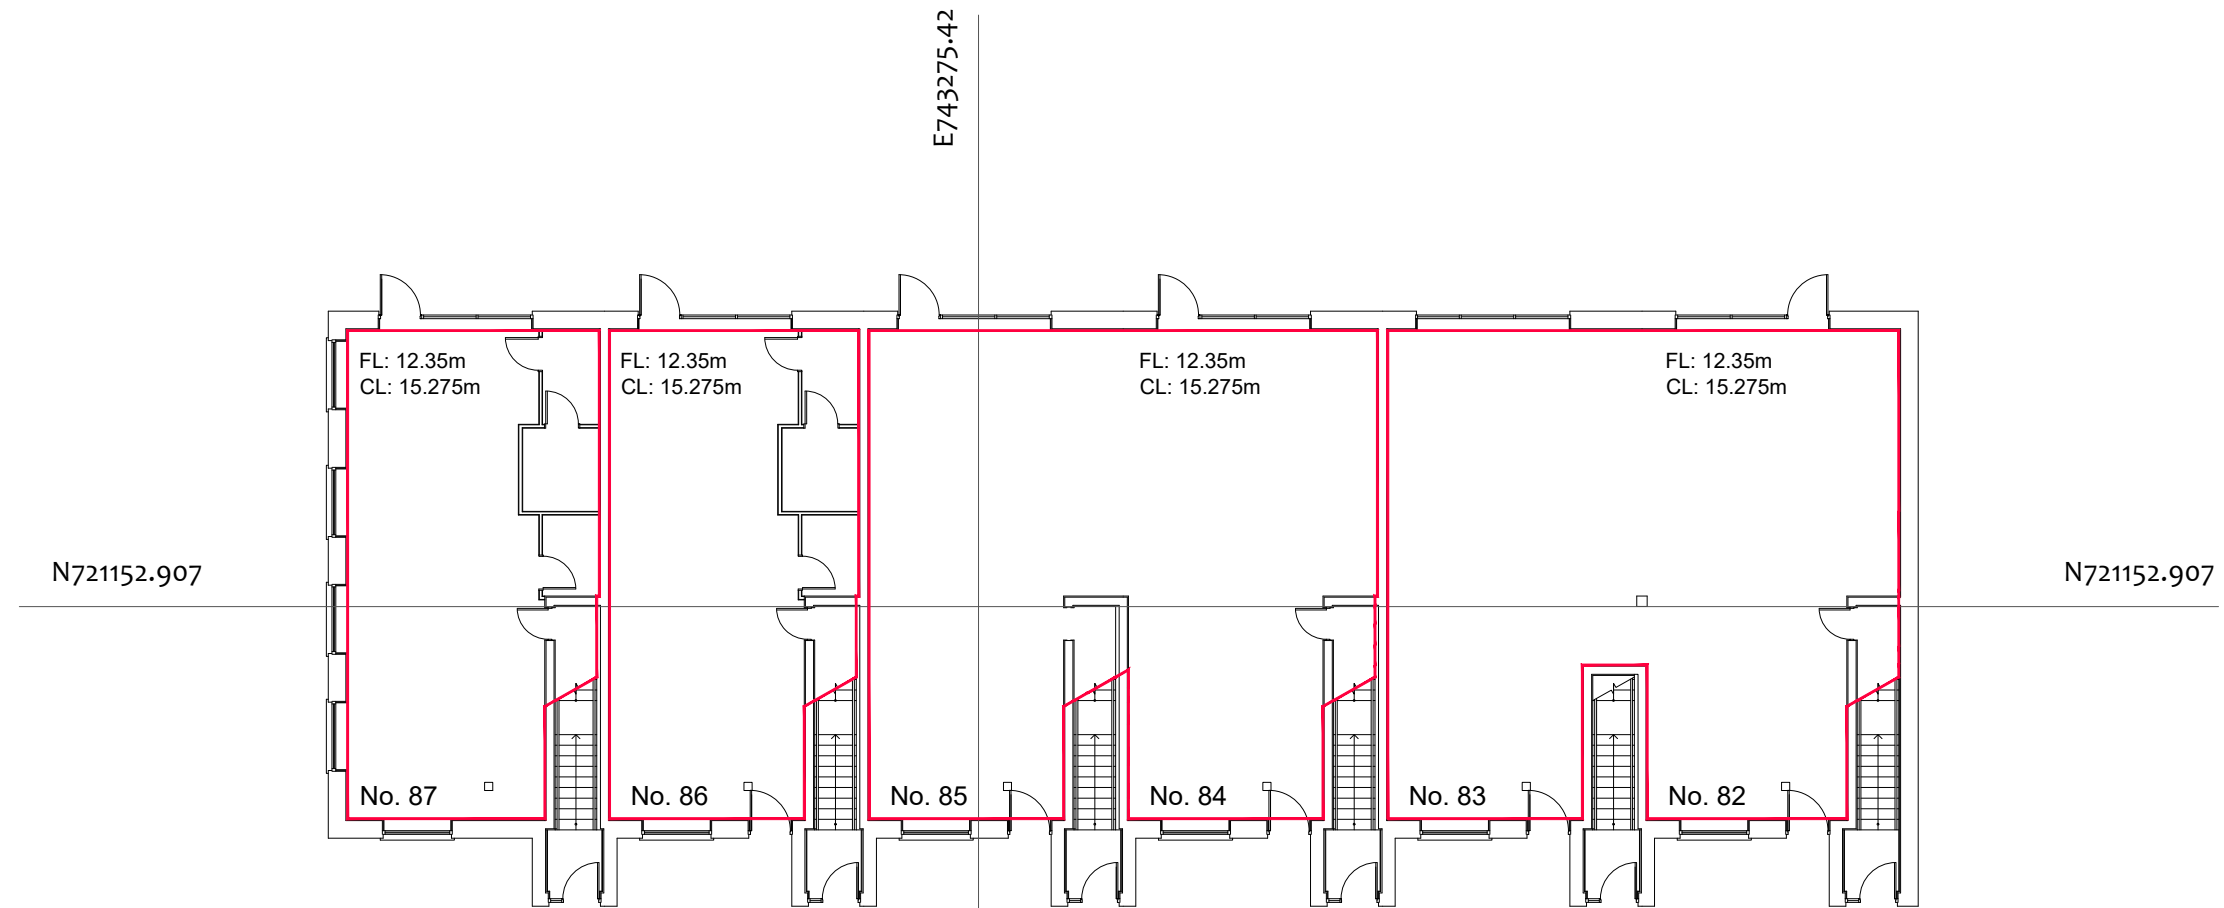

THIS IS A COMPUTER GENERATED MAP

COUNTY: DUBLIN

OS. REF. SHEET

3065-A

Block C - Nos. 1-6 and 82-87 incl. Haley's Hill

Ground Floor Plan

Gross Internal Floor Areas

Nos. 82 & 83 -	162.9sqm
Nos. 84 & 85 -	162.7sqm
No. 86 -	80.0sqm
No. 87 -	80.9sqm

GROUND FLOOR PLAN , Block C, Nos. 82-87 Haley's Hill, Malahide Road, Kinsealy, Co. Dublin

SCALE 1:200